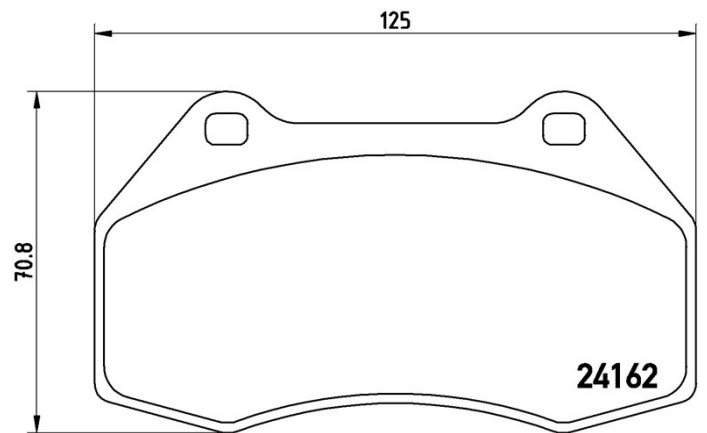

Pads technical data

WVA
24162

Width
125 mm

Thickness
15,3 mm

Height
70,8 mm

Braking system
Brembo

Wear indicator
Without

Compatible vehicles

RENAULT

Model	Type	Kw	Year
CLIO III (BR0/1, CR0/1)	2.0 16V Sport	148	09/08 -
CLIO III (BR0/1, CR0/1)	2.0 16V Sport (CR0N, CR1P)	145	02/06 -
MEGANE II (BM0/1_, CM0/1_)	2.0	169	08/06 02/08
MEGANE II (BM0/1_, CM0/1_)	2.0 dCi	127	01/07 02/08
MEGANE II (BM0/1_, CM0/1_)	2.0 Renault Sport	165	05/04 10/09
MEGANE III Coupe (DZ0/1_)	2.0 TCe 220	162	11/13 -