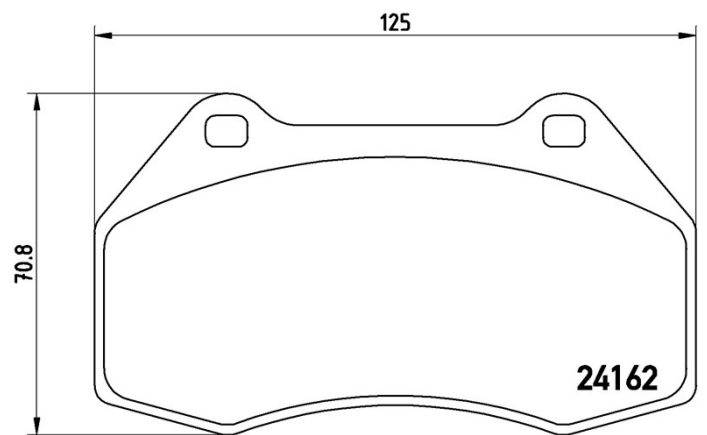

Pads technical data

Axle Front	WVA 24162
Width 125 mm	Thickness 15,3 mm
Height 70,8 mm	Braking system Brembo
Features	Wear indicator Without

Compatible vehicles

RENAULT

Model	Type	Kw	Year
CLIO III (BR0/1, CR0/1)	2.0 16V Sport	148	09/08 -
CLIO III (BR0/1, CR0/1)	2.0 16V Sport (CR0N, CR1P)	145	02/06 -
MEGANE II (BM0/1_, CM0/1_)	2.0	169	08/06 02/08
MEGANE II (BM0/1_, CM0/1_)	2.0 dCi	127	01/07 02/08
MEGANE II (BM0/1_, CM0/1_)	2.0 Renault Sport	165	05/04 10/09
MEGANE III Coupe (DZ0/1_)	2.0 TCe 220	162	11/13 -