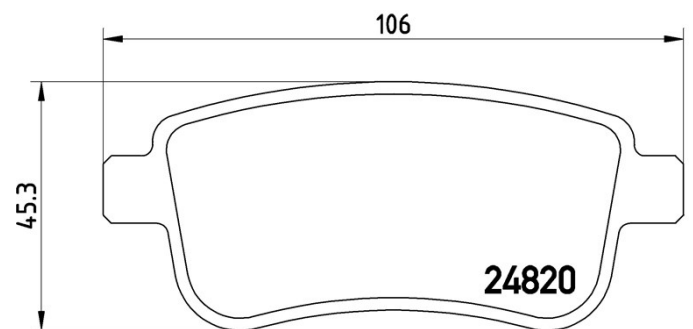

## Pads technical data

**Axle**  
Rear

**WVA**  
24820

**Width**  
106 mm

**Thickness**  
15,7 mm

**Height**  
45,3 mm

**Braking system**  
Bosch

**Features**  
with accessories,with brake caliper screws

**Wear indicator**  
Without