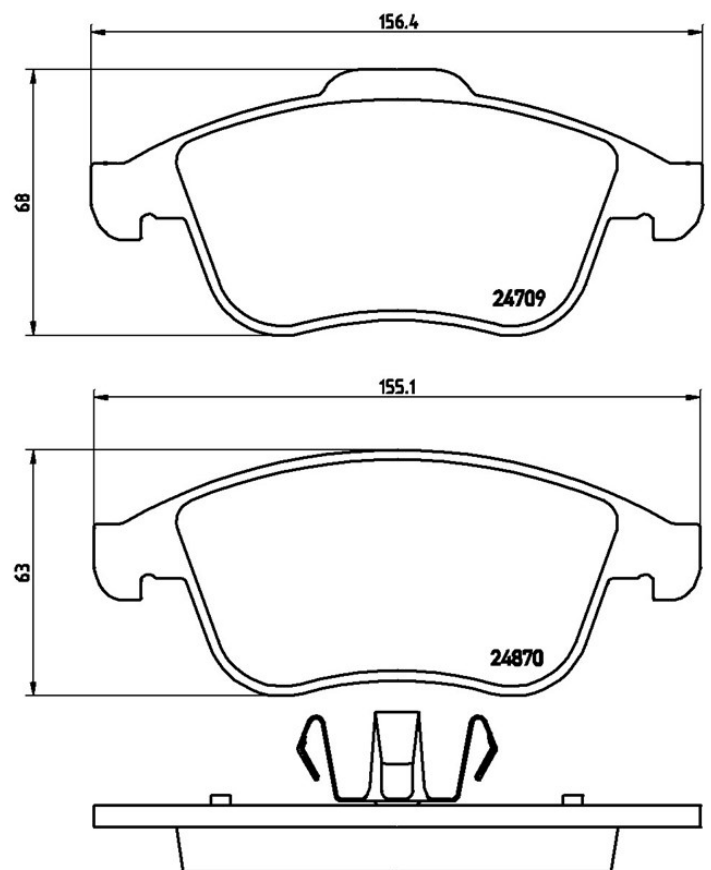

Pads technical data

Axle
Front

WVA
24709, 24870

Width
155,1 - 156,4 mm

Thickness
18 mm

Height
63 - 68 mm

Braking system
Teves

Features

Wear indicator
Without

 **brembo**

Compatible vehicles

RENAULT

Model	Type	Kw	Year
LAGUNA Coupe (DT0/1)	2.0 dCi (DT01, DT08, DT09, DT0K, DT12, DT1C, DT1D, DT1M,...)	110	09/08 12/15
LAGUNA Coupe (DT0/1)	2.0 dCi (DT0M, DT0N, DT0S, DT19, DT1F)	127	09/08 12/15
LAGUNA Coupe (DT0/1)	2.0 dCi GT (DT11, DT1E, DT1N)	131	09/08 12/15