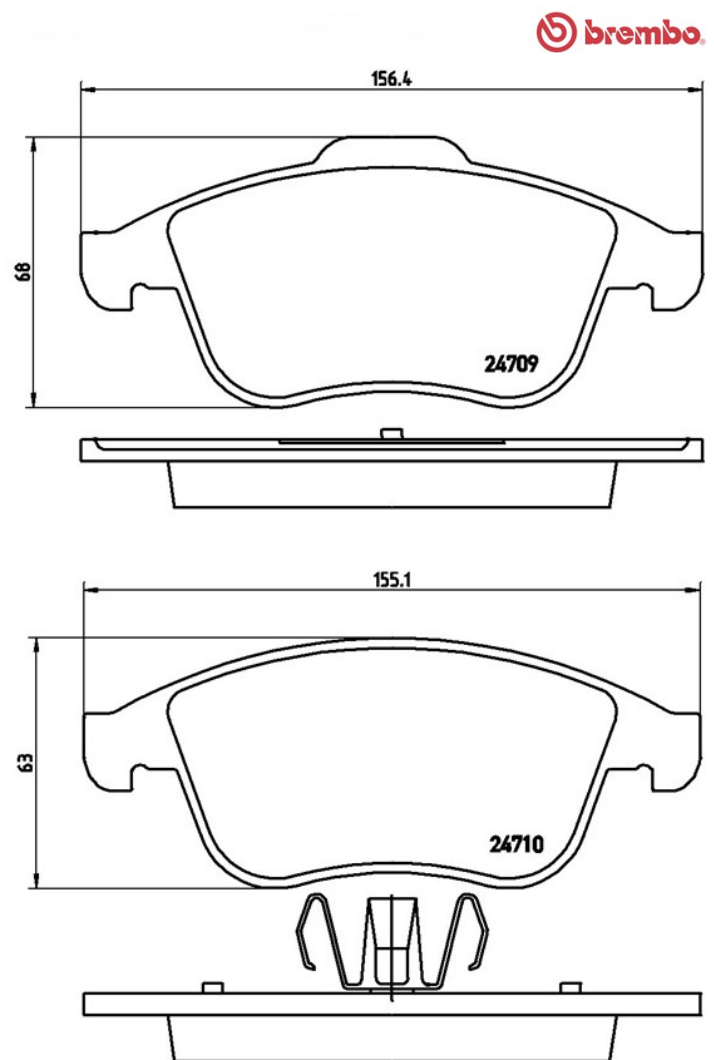

Pads P 68 046

Pads technical data

Axle
Front

WVA
24709, 24710

Width
156,4 - 155,1 mm

Thickness
18,0 mm

Height
63 - 68 mm

Braking system
Teves

Features

Wear indicator
Without

Compatible vehicles

RENAULT

Model	Type	Kw	Year
LAGUNA Coupe (DT0/1)	2.0 16V Turbo	125	09/08 12/15
LAGUNA Coupe (DT0/1)	2.0 dCi (DT01, DT08, DT09, DT0K, DT12, DT1C, DT1D,	110	09/08 12/15