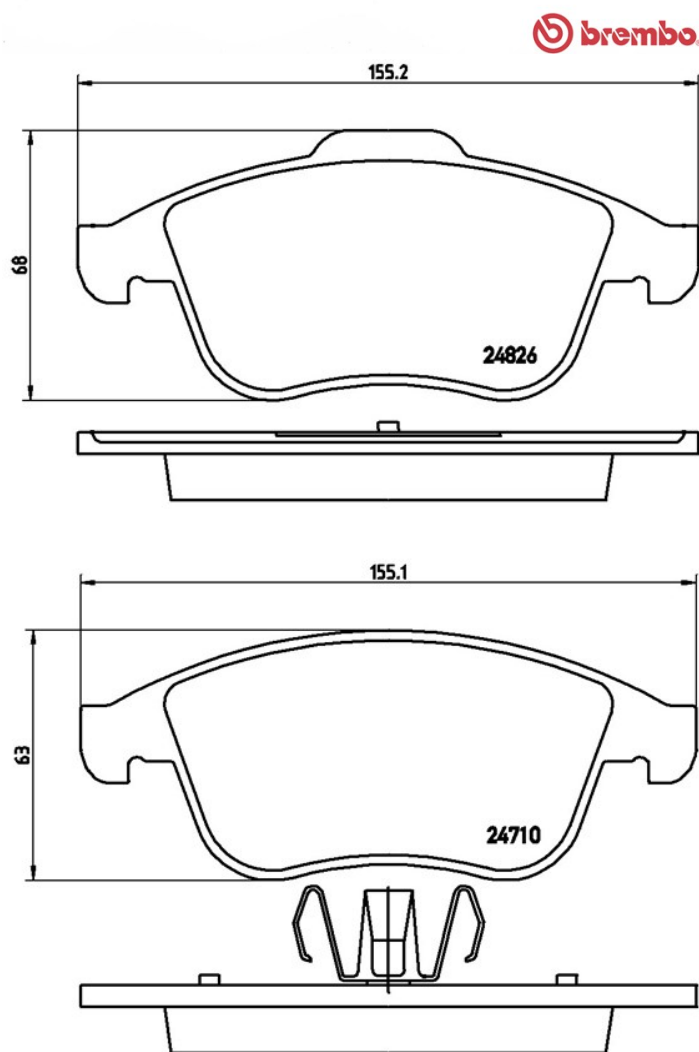

Pads technical data

Axle Front	WWA 24710, 24826
Width 155,2 mm	Thickness 18 mm
Height 63 - 68 mm	Braking system Teves
Features With piston clip	Wear indicator Without
EANCode 8020584061985	

Compatible vehicles