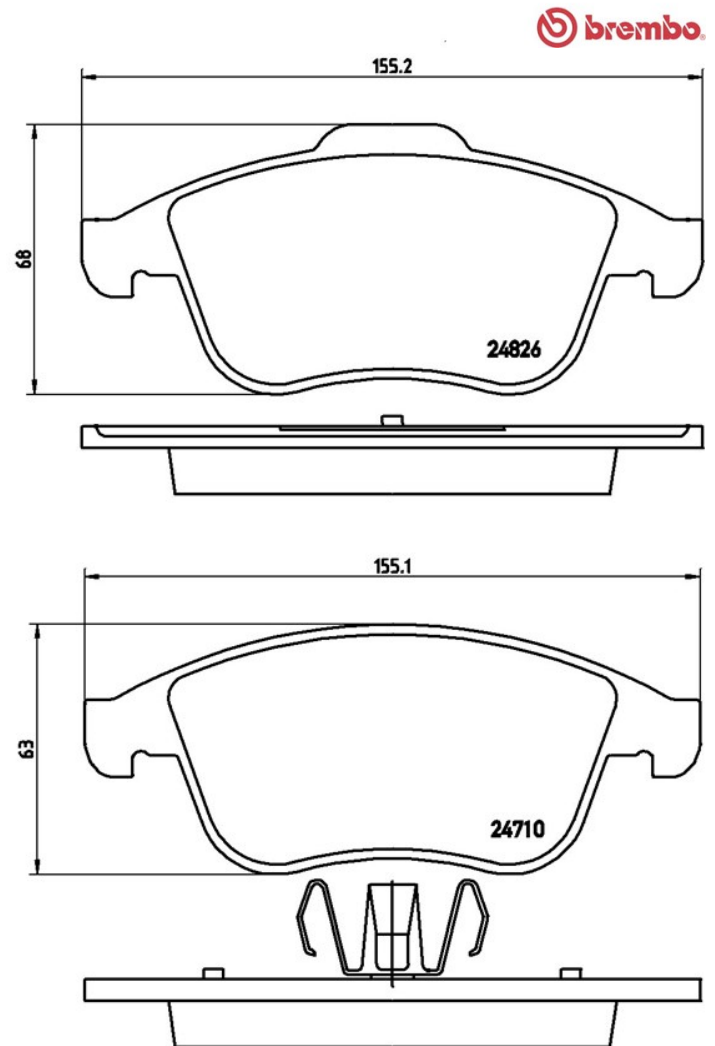

Pads P 68 047X

 **brembo**
AFTERMARKET

Pads technical data

Axle Front	WWA 24710, 24826
Width 155,2 mm	Thickness 18 mm
Height 63 - 68 mm	Braking system Teves
Features	Wear indicator Without
EANCode 8020584069189	