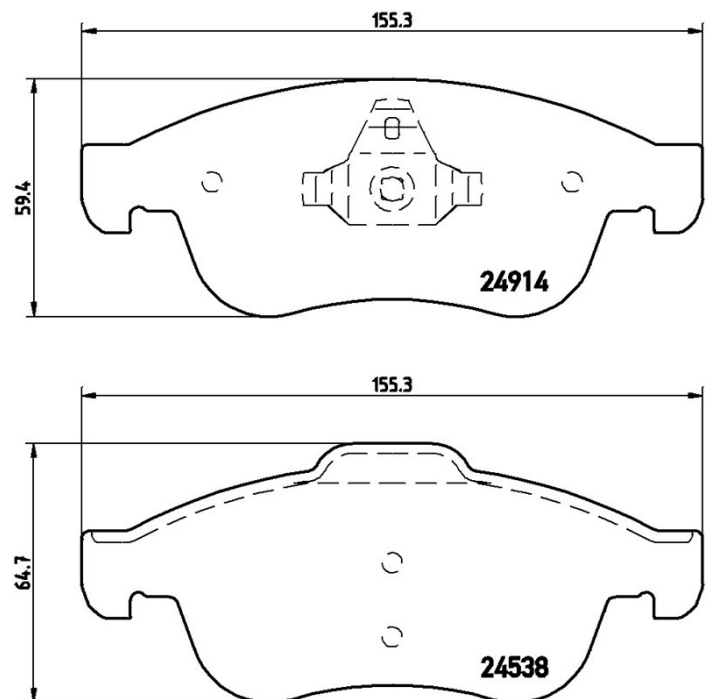

Pads technical data

Axle Front	WVA 24538, 24914
Width 155,3 mm	Thickness 18 mm
Height 59,4 - 64,7 mm	Braking system Teves
Features	Wear indicator Without

Compatible vehicles

DACIA				
Model	Type	Kw	Year	
DOKKER	1.2 TCe	85	11/12 -	
DOKKER	1.5 dCi	55	11/12 -	
DOKKER	1.5 dCi	66	11/12 -	
DOKKER	1.6	75	04/15 -	
DOKKER	1.6	61	11/12 -	
DOKKER	1.6 LPG	75	04/15 -	
DOKKER	1.6 LPG	61	11/13 -	