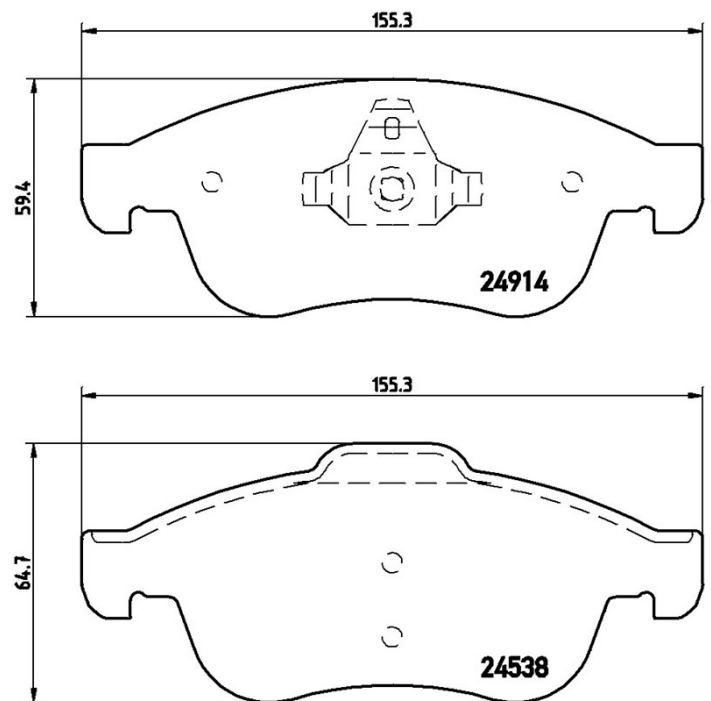

Pads technical data

WVA
24538, 24914

Width
155,3 mm

Thickness
18 mm

Height
59,4 - 64,7 mm

Braking system
Teves

Wear indicator
Without

Compatible vehicles