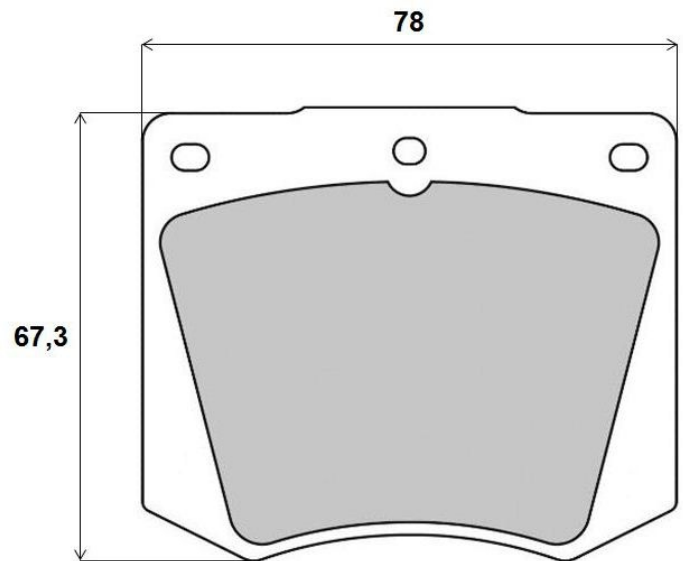

Pads technical data

Axle Front	WWA 20230, 20406
Width 78 mm	Thickness 15,3 mm
Height 67,3 mm	Braking system AP Lockheed
Features	Wear indicator Without
EANCode 8020584057018	

Compatible vehicles

BENTLEY

Model	Type	Kw	Year
AZURE	6.75 V8	286	09/95 08/99
CONTINENTAL	6.75 V8 R	265	10/91 08/99
CONTINENTAL	6.75 V8 S	286	05/94 12/95