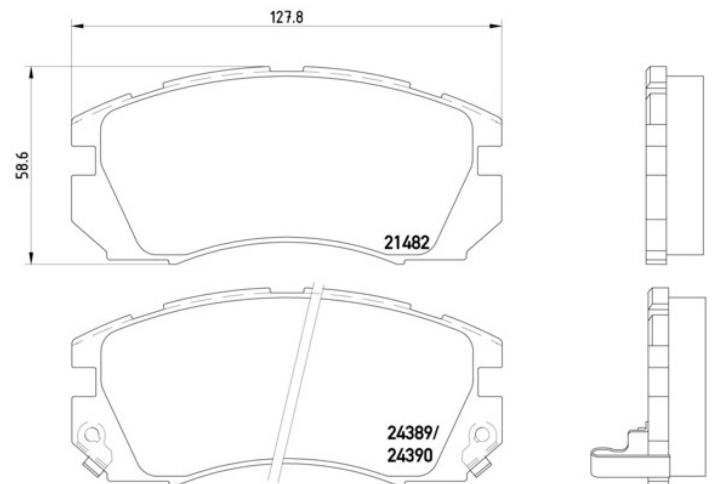

Pads P 78 007

Pads technical data

Axle
Front

WWA
21482, 24389, 24390

Width
127,8 mm

Thickness
17 mm

Height
58,6 mm

Braking system
Akebono

Features

Wear indicator
Acoustic

EANCode
8020584057148

Compatible vehicles

SUBARU

Model	Type	Kw	Year
IMPREZA Coupe (GFC)	2.0 Turbo AWD	155	12/96 12/00
IMPREZA Estate (GF)	2.0 i Turbo AWD (GF8)	155	03/94 12/00
IMPREZA Estate (GF)	2.0 Turbo GT AWD (GF8)	160	06/98 12/00
LEGACY I (BC)	2000 Turbo 4WD (BC5)	147	05/92 07/94
LEGACY I Estate (BC, BJF)	2000 Turbo Super 4WD	147	05/92 07/94
LEGACY OUTBACK (BG)	2.5 (BG9)	110	01/96 12/99