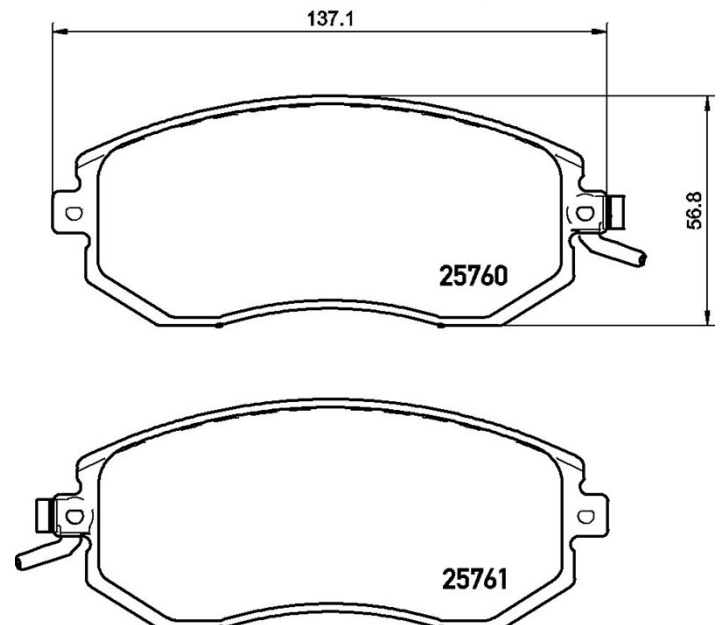

Pads P 78 021

Pads technical data

Axle Front	WWA 25760, 25761
Width 137,1 mm	Thickness 16,7 mm
Height 56,8 mm	Braking system Tokico
Features With accessories	Wear indicator Acoustic
EANCode 8020584111598	

OUTBACK (BR)	2.5 BiFuel AWD	127	01/13 12/14
OUTBACK (BR)	2.5 i AWD	125	01/13 -
OUTBACK (BR)	2.5 i AWD	127	01/13 -
OUTBACK (BR)	2.5 i AWD (BR9)	123	09/09 -
OUTBACK (BS)	2.5 AWD	127	10/14 -
XV (_GP_)	1.6 BiFuel AWD (G33GP, GP3)	84	03/12 -
XV (_GP_)	1.6 i AWD (GP3, G33GP)	84	03/12 -
XV (_GP_)	2.0 BiFuel AWD (G33GP, GP7)	110	03/12 -
XV (_GP_)	2.0 D AWD	80	03/12 -
XV (_GP_)	2.0 D AWD (GPD)	108	03/12 -
XV (_GP_)	2.0 i AWD (GP7, G33GP)	110	03/12 -