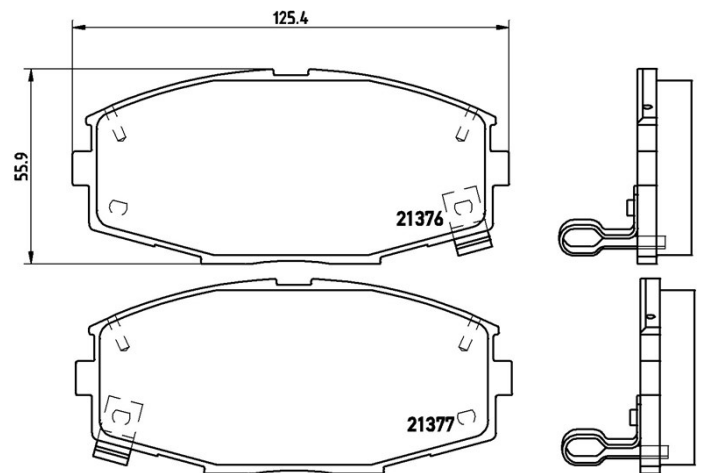

Pads technical data

Axle
Front

WVA
21376, 21377

Width
125,4 mm

Thickness
15,5 mm

Height
55,9 mm

Braking system
Akebono

Features

Wear indicator
Acoustic

EANCode
8020584057551

Compatible vehicles

TOYOTA

Model	Type	Kw	Year
SUPRA (_A7_)	2.5 i Bi-Turbo (MA70_, JZA70_)	206	08/90 05/93
SUPRA (_A7_)	3.0 (MA70_)	140	01/86 05/93
SUPRA (_A7_)	3.0 24V (MA70_)	150	01/86 08/88
SUPRA (_A7_)	3.0 Turbo (MA70_)	175	08/88 05/93
SUPRA (_A7_)	3.0 Turbo (MA70_)	173	09/87 04/93