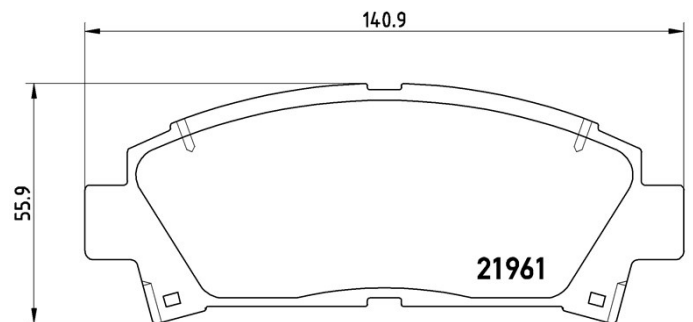

Compatible vehicles

TOYOTA

Model	Type	Kw	Year
AVENSIS (_T22_)	1.6 (AT220_)	74	09/97 10/00
AVENSIS (_T22_)	1.6 (AT220_)	81	10/97 06/00
AVENSIS (_T22_)	1.6 VVT-i (ZZT220_)	81	10/00 02/03
AVENSIS (_T22_)	1.8 (AT221_)	81	09/97 10/00
AVENSIS (_T22_)	1.8 VVT-i (ZZT221_)	95	10/00 02/03
AVENSIS (_T22_)	2.0 (ST220_)	94	09/97 10/00
AVENSIS (_T22_)	2.0 D (CT220_)	61	10/97 05/98
AVENSIS (_T22_)	2.0 D-4D (CDT220_)	81	10/99 02/03
AVENSIS (_T22_)	2.0 TD (CT220_)	66	09/97 02/03
AVENSIS (_T22_)	2.0 VVT-i (AZT220_)	110	10/00 02/03
AVENSIS Estate (_T22_)	1.6 (AT220_)	74	09/97 10/00
AVENSIS Estate (_T22_)	1.6 (AT220_, ZZT220_)	81	09/97 10/00
AVENSIS Estate (_T22_)	1.6 (ZZT220_)	81	07/00 02/03