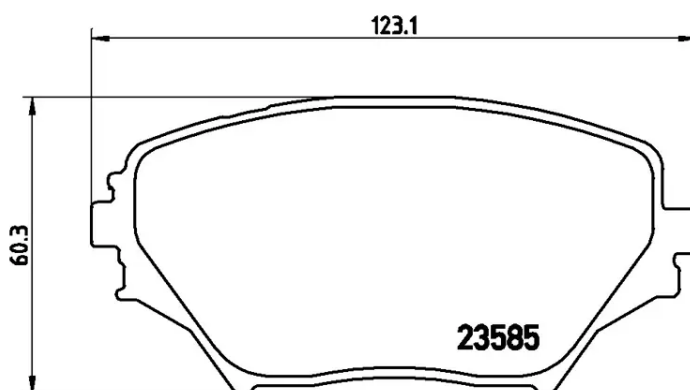

BRAKE PAD

P 83 055

The P 83 055 brake pad is synonymous with reliability

The Brembo brake pad guarantees ultimate safety when braking thanks to the use of more than 100 different compounds, designed according to the type of vehicle and use. Stopping distances reduced to a minimum, maximum driving comfort and silent operation are the most important features of Brembo materials. Brembo brake pads are supplied together with an extensive range of accessories and assembly kits for professional-standard installation.

- ✓ OE-equivalent
- ✓ Brembo quality
- ✓ ECE-R90 certificate
- ✓ Safety
- ✓ Performance
- ✓ Comfort

Technical specifications

EAN code	Axle	Thickness
8020584057902	Front	17 mm
Width	Height	Braking system
123 mm	60 mm	Akebono
Wear indicator	WVA number	Accessories
Without	23585,23586	With anti-squeal shim