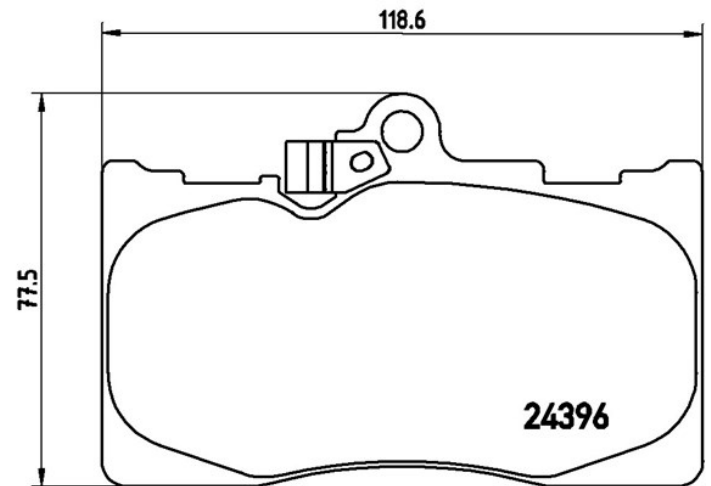

Pads P 83 072

Pads technical data

Axle Front	WWA 20325, 24396
Width 118,6 mm	Thickness 17,5 mm
Height 77,5 mm	Braking system Advics
Features	Wear indicator Acoustic

EANCode
8020584062104

Compatible vehicles

LEXUS				
Model	Type	Kw	Year	
GS (L1_)	200t (ARL10_)	180	09/15 -	
GS (L1_)	200t (ARL10_)	177	09/15 -	
GS (L1_)	250 (GRL11_)	154	01/12 -	

GS (L1_)	250 (GRL11_)	158	01/12 -
GS (L1_)	300 (ARL10_)	177	09/17 -
GS (L1_)	300h (AWL10_)	133	10/13 -
GS (L1_)	350 (GRL10_)	233	03/12 -
GS (L1_)	350 (GRL10_)	228	09/11 -
GS (L1_)	350 (GRL10_, GWL10_)	234	01/12 -
GS (L1_)	350 (GRL10_, GWL10_, GRL15_, GRL12_)	232	03/12 -
GS (L1_)	350 AWD (GRL15_)	232	09/15 -
GS (L1_)	350 AWD (GRL15_, GRL16_)	234	12/11 -
GS (L1_)	450h (GWL10)	213	07/12 -
GS (L1_)	450h (GWL10_)	215	01/12 -
GS (L1_)	450h (GWL10_)	217	01/12 -
GS (L1_)	450h 4WD (GWL10_)	213	07/12 -
GS (S19_)	300 (GRS190_)	170	04/05 11/11
GS (S19_)	300 (GRS190_)	183	04/05 11/11
GS (S19_)	350 (GRS191_)	232	05/08 11/11
GS (S19_)	350 (GRS191_)	226	09/06 11/11
GS (S19_)	350 AWD (GRS196_)	226	09/06 11/11
GS (S19_)	350 AWD (GRS196_)	232	05/08 11/11
GS (S19_)	4.3 VVTi (UZS190_)	221	04/05 11/11
GS (S19_)	430 (UZS190_)	208	04/05 11/11
GS (S19_)	450h (GRS191_, GWS191_)	218	02/06 11/11
GS (S19_)	450h (GRS191_, GWS191_)	254	02/06 11/11
GS (S19_)	460 (URS190_)	240	09/08 11/11
GS (S19_)	460 (UZS190_, URS190_)	255	09/07 11/11
IS C (GSE2_)	300 (GSE22)	170	11/10 04/13
IS C (GSE2_)	350 (GSE21)	234	11/10 04/13
IS C (GSE2_)	350 (GSE21_)	228	04/09 -
IS III (E3_)	200t (ASE30)	180	08/15 -
IS III (E3_)	200t (ASE30_)	177	06/15 -
IS III (E3_)	350 (GSE31_)	233	04/13 -

TOYOTA

Model	Type	Kw	Year
CROWN (S20_)	3.5 Hybrid (GWS204)	218	02/08 11/12
CROWN (S20_)	3.5 V6	232	02/08 11/12
CROWN (S20_)	4.6	255	04/09 11/12
CROWN (S21_)	3.5 V6	232	12/12 -
MARK X II (GRX13_)	3.5 (GRX133_)	234	10/09 -