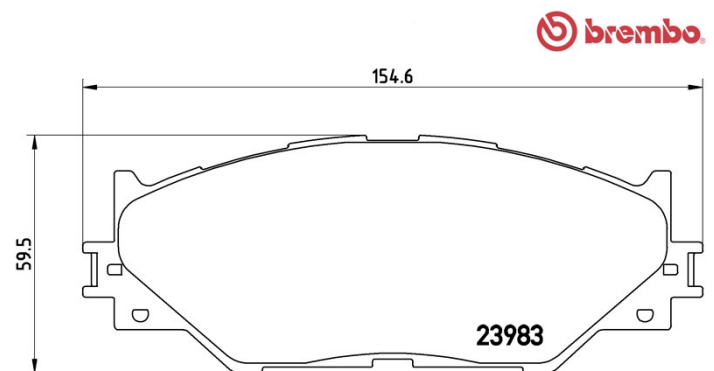

Compatible vehicles

LEXUS				
Model	Type	Kw	Year	
IS C (GSE2_)	250 (GSE20)	158	11/10 04/13	
IS C (GSE2_)	250 (GSE20)	153	04/09 06/15	
IS II (_E2_)	200d (ALE20_)	110	07/10 07/12	
IS II (_E2_)	220d (ALE20)	130	08/05 07/12	
IS II (_E2_)	250 (GSE20)	153	08/05 03/13	
IS II (_E2_)	250 (GSE20_)	158	11/10 03/13	
IS II (_E2_)	250 AWD (GSE25_)	153	10/05 03/13	
IS II (_E2_)	250 AWD (GSE25_)	158	11/10 03/13	
IS II (_E2_)	300 (GSE22_)	170	08/08 03/13	
IS II (_E2_)	350 (GSE21)	234	01/08 03/13	
IS II (_E2_)	350 (GSE21_)	228	08/05 03/13	
IS II (_E2_)	350 AWD (GSE21)	228	09/10 03/13	
IS III (_E3_)	250 (GSE30_)	153	04/13 -