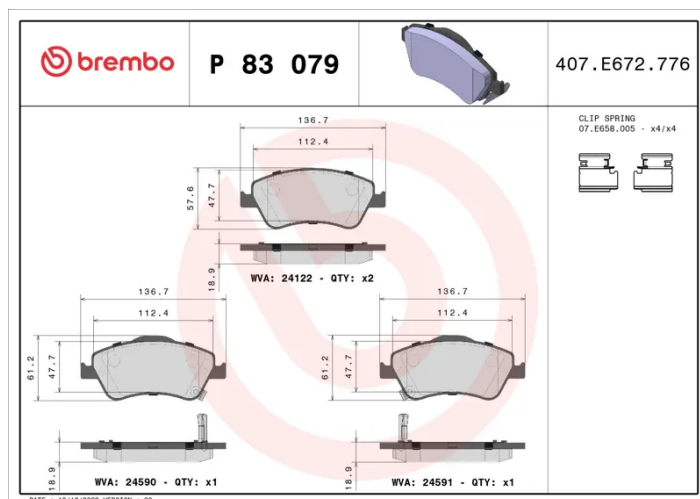

BRAKE PAD

P 83 079

The P 83 079 brake pad is synonymous with reliability

The Brembo brake pad guarantees ultimate safety when braking thanks to the use of more than 100 different compounds, designed according to the type of vehicle and use. Stopping distances reduced to a minimum, maximum driving comfort and silent operation are the most important features of Brembo materials. Brembo brake pads are supplied together with an extensive range of accessories and assembly kits for professional-standard installation.

- ✓ OE-equivalent
- ✓ Brembo quality
- ✓ ECE-R90 certificate
- ✓ Safety
- ✓ Performance
- ✓ Comfort
- ✓ With accessories

Technical specifications

EAN code 8020584062173	Axle Front	Thickness 19 mm
Width 137 mm	Height 58 mm	Braking system Bosch
Wear indicator Acoustic	WVA number 24122,24590,24591	Accessories With accessories With anti-squeal shim With piston clip