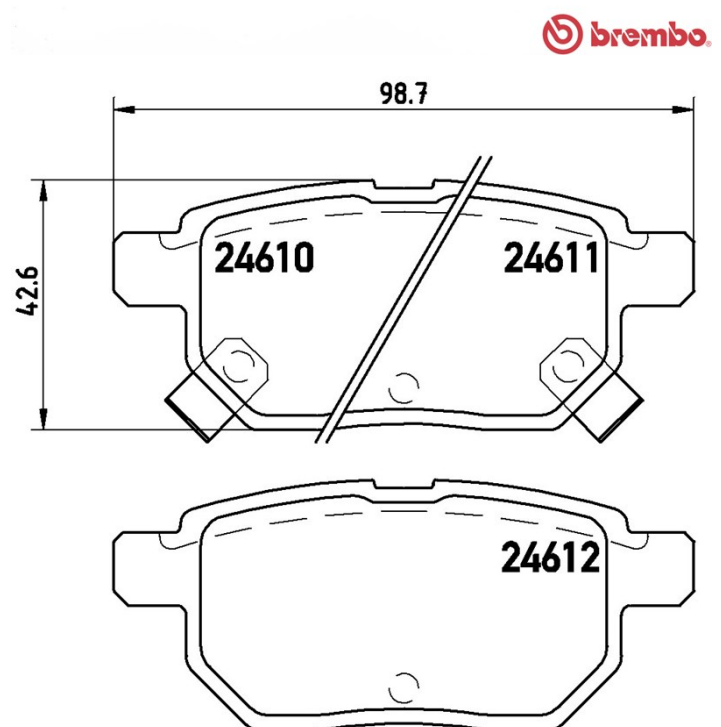

Pads technical data

Axle
Rear

WVA
24610, 24611, 24612

Width
98,7 mm

Thickness
14,3 mm

Height
42,6 mm

Braking system
Akebono

Features

Wear indicator
Acoustic

EANCode
8020584062210

Compatible vehicles

ASTON MARTIN

Model	Type	Kw	Year
CYGNET	1.3	72	04/11 10/13

GREAT WALL

Model	Type	Kw	Year
C50 Saloon	1.5 Turbo	98	11/11 -
TENGYI C20R Hatchback	1.5	78	09/11 -
TENGYI C30 Saloon	1.5	77	05/10 12/11

SUBARU

Model	Type	Kw	Year