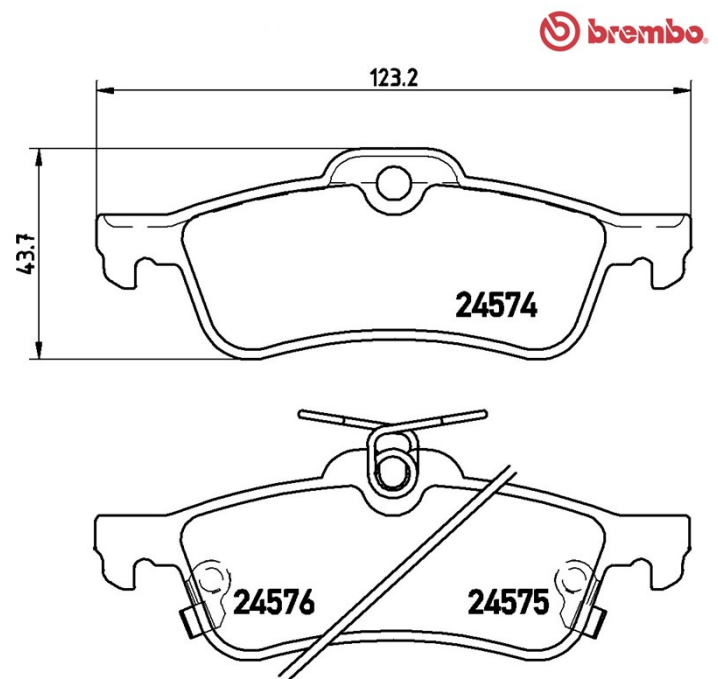

Pads technical data

Axle
Rear

WVA
24574, 24575, 24576

Width
123,2 mm

Thickness
15 mm

Height
43,7 mm

Braking system
Teves

Features

Wear indicator
Acoustic

EA NCode
8020584062258

Compatible vehicles

DAIHATSU

Model	Type	Kw	Year
CHARADE	1.33 16V	73	05/11 -

TOYOTA

Model	Type	Kw	Year
YARIS (_P13_)	1.0 (KSP130)	53	06/18 -
YARIS (_P13_)	1.3 (NSP130_)	73	09/11 -
YARIS (_P13_)	1.3 (NSP130_)	70	12/10 -
YARIS (_P13_)	1.4 D (NLP130_)	66	09/11 -
YARIS (_P13_)	1.5 (NSP131_)	82	03/17 -