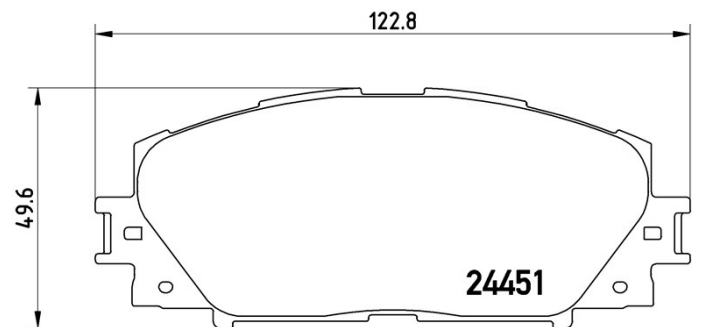

Pads technical data

Axle
Front

WVA
24451

Width
122,8 mm

Thickness
17,2 mm

Height
49,6 mm

Braking system
Akebono

Features
With accessories

Wear indicator
Without

EANCode
8020584103876

Compatible vehicles

DAIHATSU

Model	Type	Kw	Year
CHARADE	1.33 16V	73	05/11 -

PERODUA

Model	Type	Kw	Year
ALZA	1.5	76	03/09 -

SCION

Model	Type	Kw	Year
iQ Hatchback (NGJ1_)	ELECTRIC	47	09/12 -

TOYOTA

Model	Type	Kw	Year
AQUA (_NHP1_)	1.5 Hybrid	54	12/11 -
COROLLA Estate (_E16_)	1.5 Hybrid (NKE165_)	54	10/14 -
COROLLA Estate (_E16_)	1.8 (ZRE162_)	103	05/12 -
COROLLA Saloon (_E15_)	1.5	81	08/07 -