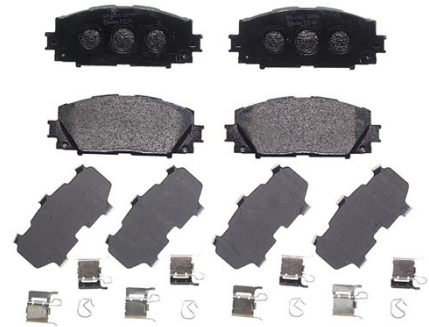

Pads technical data

Axle
Front

WVA
24451

Width
122,8 mm

Thickness
17,2 mm

Height
49,6 mm

Braking system
Akebono

Features
With accessories

Wear indicator
Without

EANCode
8020584103876

Compatible vehicles

DAIHATSU

Model	Type	Kw	Year
CHARADE	1.33 16V	73	05/11 -

PERODUA

Model	Type	Kw	Year
ALZA	1.5	76	03/09 -

SCION

Model	Type	Kw	Year
iQ Hatchback (NGJ1_)	ELECTRIC	47	09/12 -

TOYOTA

Model	Type	Kw	Year
AQUA (_NHP1_)	1.5 Hybrid	54	12/11 -
COROLLA Estate (_E16_)	1.5 Hybrid (NKE165_)	54	10/14 -
COROLLA Estate (_E16_)	1.8 (ZRE162_)	103	05/12 -
COROLLA Saloon (_E15_)	1.5	81	08/07 -