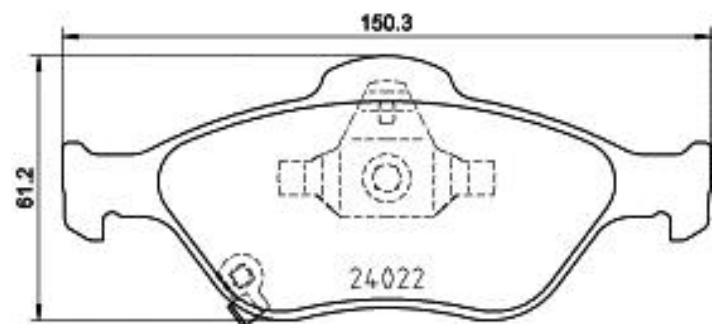

Pads P 83 159

Pads technical data

Axle
Front

WVA
24022, 24023, 24952

Width
150,1 - 150,3 mm

Thickness
17,8 mm

Height
58,5 - 61,17 mm

Braking system
Teves

Features

Wear indicator
Acoustic

EANCode
8020584084236

Compatible vehicles

TOYOTA

Model	Type	Kw	Year
YARIS (_P13_)	1.5 (NSP131_)	82	03/17 -
YARIS (_P13_)	1.5 Hybrid (NHP130_)	54	04/15 -

OE Part number

Compatible OE codes