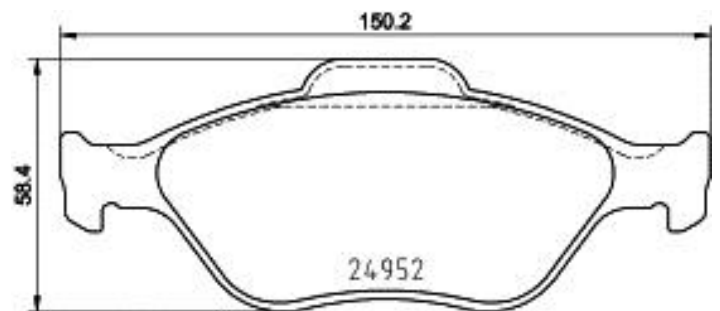

Pads P 83 159

Pads technical data

Axle
Front

WVA
24022, 24023, 24952

Width
150,1 - 150,3 mm

Thickness
17,8 mm

Height
58,5 - 61,17 mm

Braking system
Teves

Features

Wear indicator
Acoustic

EANCode
8020584084236

Compatible vehicles

TOYOTA

Model	Type	Kw	Year
YARIS (_P13_)	1.5 (NSP131_)	82	03/17 -
YARIS (_P13_)	1.5 Hybrid (NHP130_)	54	04/15 -

OE Part number

Compatible OE codes