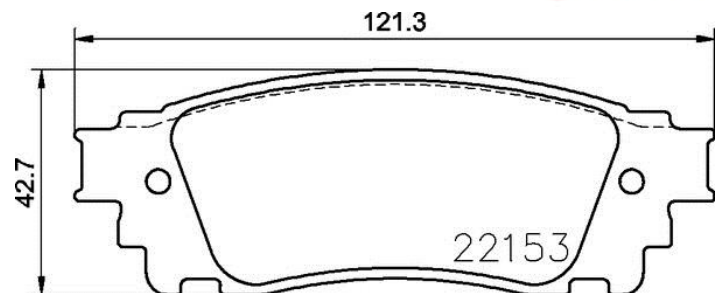

Pads technical data

Axle Rear	WWA 22153
Width 121,3 mm	Thickness 15 mm
Height 42,7 mm	Braking system Akebono
Features	Wear indicator Without
EANCode 8020584086926	

Compatible vehicles

LEXUS

Model	Type	Kw	Year
NX (_Z1_)	200 (ZGZ10_, AYZ10_, AGZ10)	110	11/14 -
NX (_Z1_)	200 AWD (ZGZ15_, AYZ15_, AGZ15_)	110	11/14 -
NX (_Z1_)	200t (AGZ10_)	175	07/14 -
NX (_Z1_)	200t AWD (AGZ15_)	175	07/14 -
NX (_Z1_)	300 (AGZ10_)	175	09/17 -
NX (_Z1_)	300 AWD (AGZ15_)	175	09/17 -
NX (_Z1_)	300h (AYZ10_)	112	07/14 -
NX (_Z1_)	300h (AYZ10_)	114	07/14 -
NX (_Z1_)	300h AWD (AYZ15_)	112	07/14 -
NX (_Z1_)	300h AWD (AYZ15_)	114	07/14 -