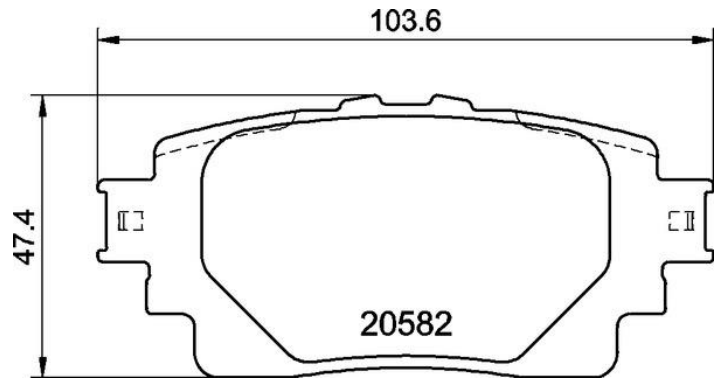

# BRAKE PAD P 83 174

The P 83 174 brake pad is synonymous with reliability

The Brembo brake pad guarantees ultimate safety when braking thanks to the use of more than 100 different compounds, designed according to the type of vehicle and use. Stopping distances reduced to a minimum, maximum driving comfort and silent operation are the most important features of Brembo materials. Brembo brake pads are supplied together with an extensive range of accessories and assembly kits for professional-standard installation.

## Technical specifications

EAN code <b>8020584117460</b>	Rear	Thickness <b>15 mm</b>
Width <b>104 mm</b>	Height <b>48 mm</b>	Braking system <b>Akebono</b>
Wear indicator <b>Without</b>	WVA number <b>20582</b>	Accessories <b>With anti-squeal shim</b>