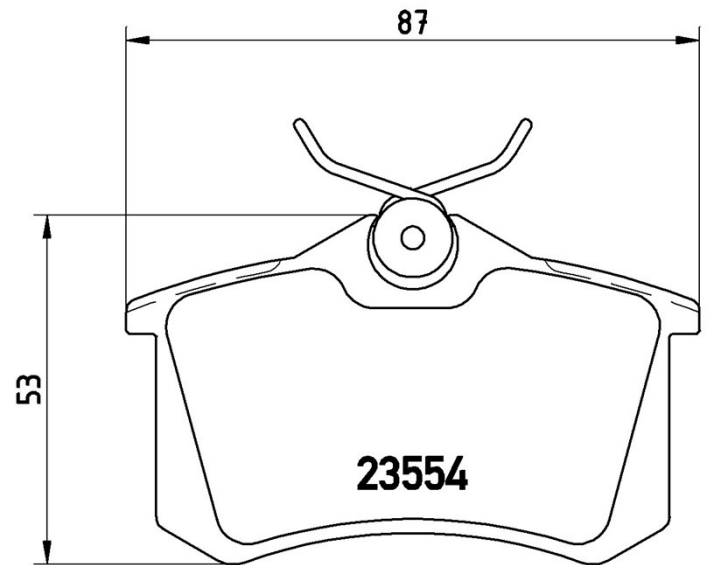

Pads technical data

Axle Rear	WVA 20961, 23554
Width 87 mm	Thickness 15,2 mm
Height 53 mm	Braking system Lucas
Features With brake caliper screws	Wear indicator Without
EANCode 8020584058206	

Compatible vehicles