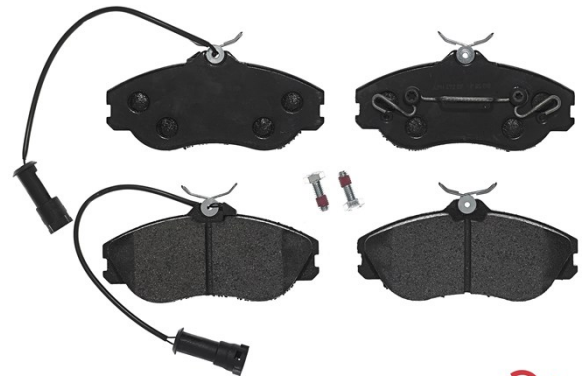

Pads P 85 018

Pads technical data

Axle
Front

WVA
21138, 21288

Width
144,8 mm

Thickness
19,5 mm

Height
66,9 mm

Braking system
Lucas

Features
With brake caliper screws

Wear indicator
Electric

EANCode
8020584058213