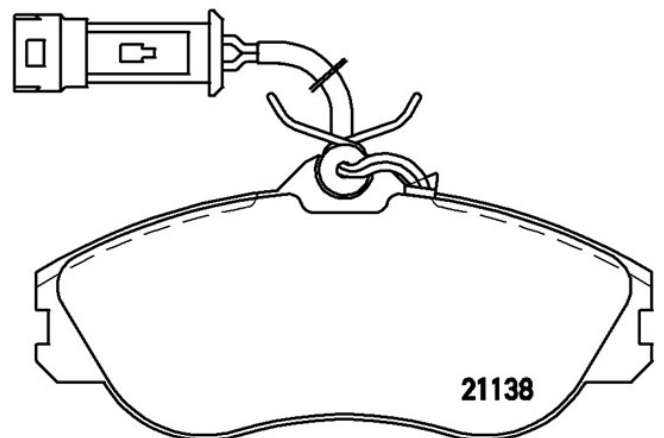

Compatible vehicles

AUDI

Model	Type	Kw	Year
100 (44, 44Q, C3)	1.8 Cat quattro	66	08/85 11/90
100 (44, 44Q, C3)	1.8 quattro	65	08/86 07/90
100 (44, 44Q, C3)	1.8 quattro	66	10/84 07/88
100 (44, 44Q, C3)	2.2	101	08/84 12/88