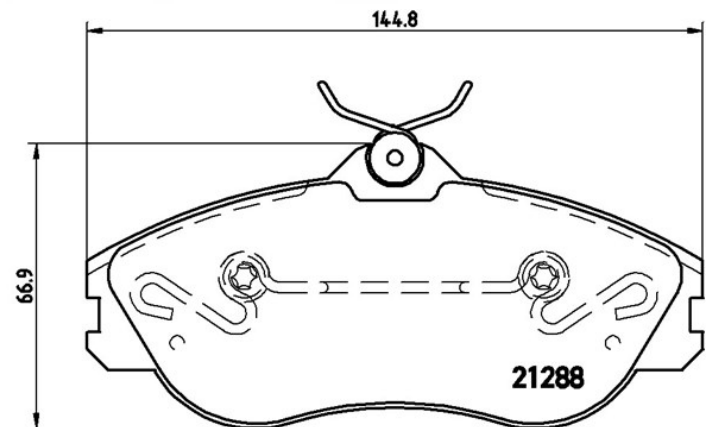

Compatible vehicles

AUDI

Model	Type	Kw	Year
100 (44, 44Q, C3)	1.8 Cat quattro	66	08/85 11/90
100 (44, 44Q, C3)	1.8 quattro	65	08/86 07/90
100 (44, 44Q, C3)	1.8 quattro	66	10/84 07/88
100 (44, 44Q, C3)	2.2	101	08/84 12/88