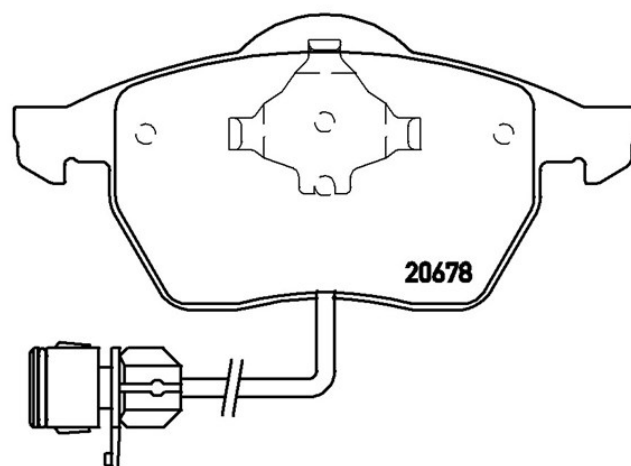

Pads technical data

Axle Front	WVA 20676, 20678
Width 156,3 mm	Thickness 19,6 mm
Height 74,1 mm	Braking system Teves
Features	Wear indicator Electric

EANCode
8020584058299

Compatible vehicles

AUDI

Model	Type	Kw	Year
100 (4A2, C4)	2.0	74	12/90 07/94
100 (4A2, C4)	2.0 E	85	12/90 07/94
100 (4A2, C4)	2.0 E 16V	103	01/92 07/94
100 (4A2, C4)	2.0 E 16V quattro	103	07/92 07/94