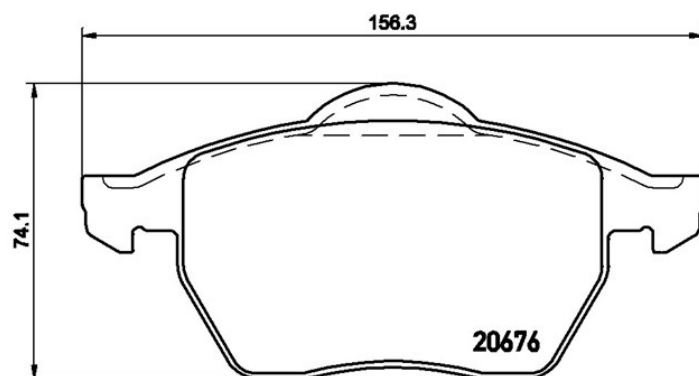

Pads technical data

Axle Front	WVA 20676, 20678
Width 156,3 mm	Thickness 19,6 mm
Height 74,1 mm	Braking system Teves
Features	Wear indicator Electric

EANCode
8020584058299

Compatible vehicles

AUDI

Model	Type	Kw	Year
100 (4A2, C4)	2.0	74	12/90 07/94
100 (4A2, C4)	2.0 E	85	12/90 07/94
100 (4A2, C4)	2.0 E 16V	103	01/92 07/94
100 (4A2, C4)	2.0 E 16V quattro	103	07/92 07/94