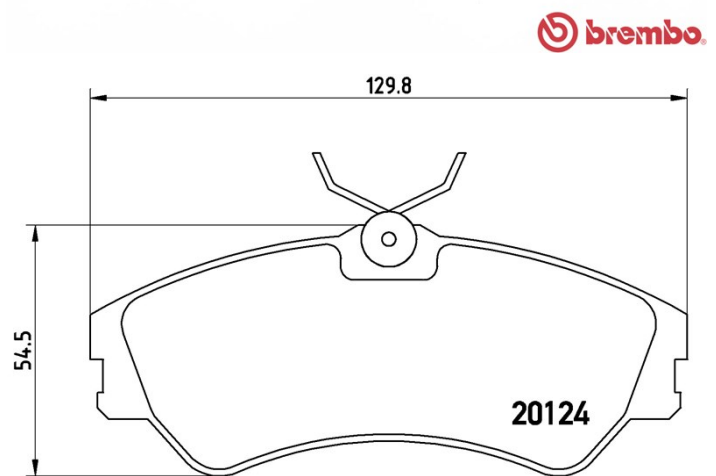

Pads technical data

Axle Front	WVA 20124
Width 129,8 mm	Thickness 19 mm
Height 54,5 mm	Braking system Lucas
Features With brake caliper screws	Wear indicator Without

EANCode
8020584058312

Compatible vehicles

VW				
Model	Type	Kw	Year	
TRANSPORTER IV Box (70A, 70H, 7DA, 7DH)	1.9 D	45	07/90 12/95	
TRANSPORTER IV Box (70A, 70H, 7DA, 7DH)	1.9 D	44	09/90 12/95	
TRANSPORTER IV Box (70A, 70H, 7DA, 7DH)	1.9 TD	50	10/92 04/03	
TRANSPORTER IV Box (70A, 70H, 7DA, 7DH)	2.0	62	07/90 04/03	
TRANSPORTER IV Box (70A, 70H, 7DA, 7DH)	2.4 D	57	07/90 04/98	
TRANSPORTER IV Box (70A, 70H, 7DA, 7DH)	2.4 D Syncro	57	10/92 09/98	
TRANSPORTER IV Bus (70B, 70C, 7DB, 7DK, 70J, 70K, 7DC, 7DJ)	1.8	49	12/90 07/92	
TRANSPORTER IV Bus (70B, 70C, 7DB, 7DK, 70J, 70K, 7DC, 7DJ)	1.9 D	44	09/90 12/95	
TRANSPORTER IV Bus (70B, 70C, 7DB, 7DK, 70J, 70K, 7DC, 7DJ)	1.9 D	45	09/90 12/95	
TRANSPORTER IV Bus (70B, 70C, 7DB, 7DK, 70J, 70K, 7DC, 7DJ)	1.9 TD	50	10/92 04/03	