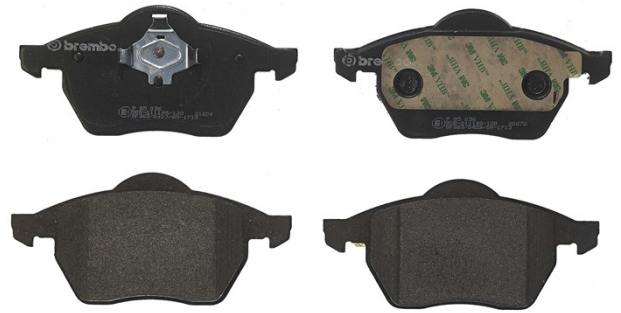

Pads P 85 036

Pads technical data

Axle
Front

WVA
20676, 21624, 21646

Width
156,25 mm

Thickness
20,4 mm

Height
74 mm

Braking system
Teves

Features

Wear indicator
Without

EANCode
8020584058398

Compatible vehicles

AUDI

Model	Type	Kw	Year
A4 (8D2, B5)	1.8	85	04/95 11/00
A4 (8D2, B5)	1.8	92	11/94 11/00
A4 (8D2, B5)	1.8 quattro	92	01/95 11/00
A4 (8D2, B5)	1.8 quattro	85	07/95 11/00
A4 (8D2, B5)	1.8 T	110	01/95 11/00