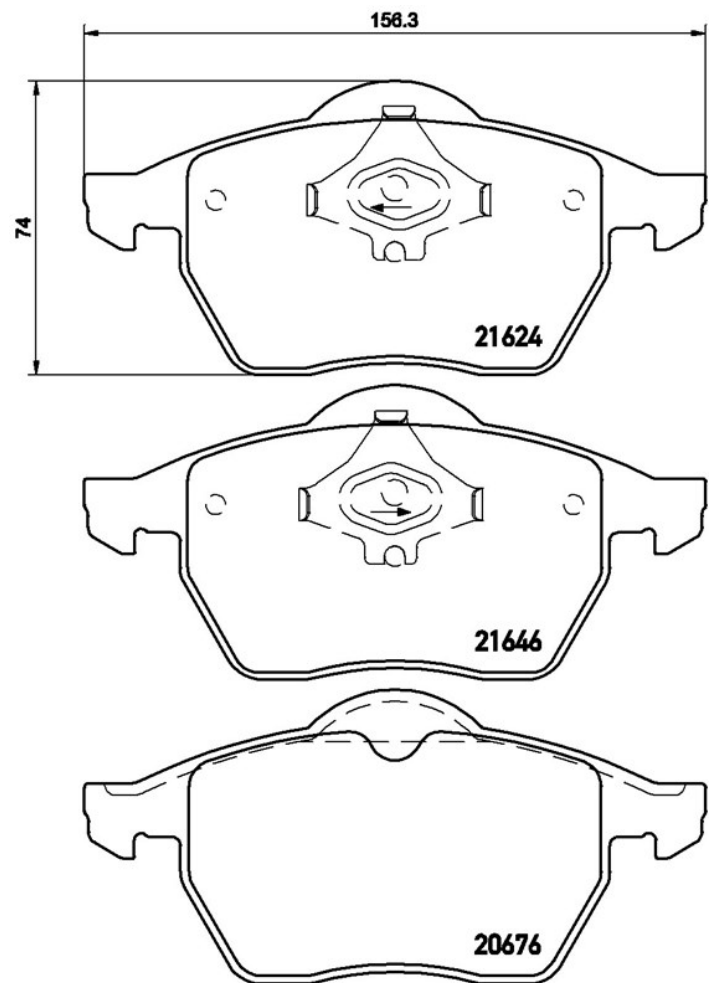

Pads P 85 036

Pads technical data

Axle
Front

WVA
20676, 21624, 21646

Width
156,25 mm

Thickness
20,4 mm

Height
74 mm

Braking system
Teves

Features

Wear indicator
Without

EANCode
8020584058398

Compatible vehicles

AUDI

Model	Type	Kw	Year
A4 (8D2, B5)	1.8	85	04/95 11/00
A4 (8D2, B5)	1.8	92	11/94 11/00
A4 (8D2, B5)	1.8 quattro	92	01/95 11/00
A4 (8D2, B5)	1.8 quattro	85	07/95 11/00
A4 (8D2, B5)	1.8 T	110	01/95 11/00