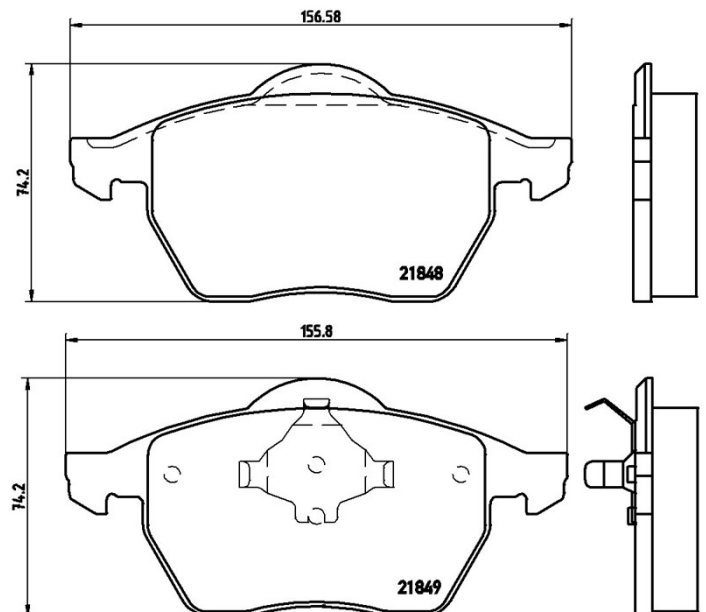

Pads technical data

Axle
Front

WVA
21848, 21849

Width
155,8 - 156,6 mm

Thickness
19,7 mm

Height
74,2 mm

Braking system
Teves

Features

Wear indicator
Without

EANCode
8020584058428

Compatible vehicles

FORD

Model	Type	Kw	Year
GALAXY (WGR)	1.9 TDI	66	03/95 05/06
GALAXY (WGR)	1.9 TDI	81	08/97 04/00
GALAXY (WGR)	2.0 i	85	11/95 05/06
GALAXY (WGR)	2.3 16V	107	01/97 05/06
GALAXY (WGR)	2.8 i V6	128	11/95 04/00
GALAXY (WGR)	2.8 i V6 4x4	128	04/96 04/00

SEAT

Model	Type	Kw	Year
ALHAMBRA (7V8, 7V9)	1.8 T 20V	110	10/97 03/10
ALHAMBRA (7V8, 7V9)	1.9 TDI	66	04/96 03/10

ALHAMBRA (7V8, 7V9)	1.9 TDI	85	06/00 03/10
ALHAMBRA (7V8, 7V9)	1.9 TDI	81	08/96 06/00
ALHAMBRA (7V8, 7V9)	2.0 i	85	04/96 03/10