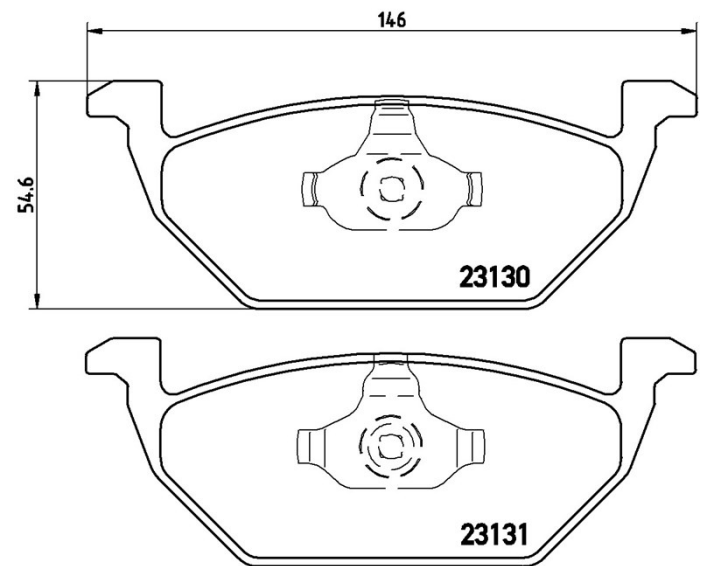

Pads P 85 041

Pads technical data

Axle Front	WWA 23130, 23131
Width 146 mm	Thickness 19,7 mm
Height 54,6 mm	Braking system Teves
Features	Wear indicator Without

EANCode
8020584058442

Compatible vehicles

AUDI				
Model	Type	Kw	Year	
A1 (8X1, 8XK)	1.0 TFSI	60	01/16 10/18	
A1 (8X1, 8XK)	1.0 TFSI	70	03/15 10/18	
A1 (8X1, 8XK)	1.2 TFSI	63	05/10 04/15	
A1 (8X1, 8XK)	1.4 TDI	66	11/14 10/18	
A1 (8X1, 8XK)	1.4 TFSI	136	01/11 04/15	
A1 (8X1, 8XK)	1.4 TFSI	103	04/12 04/15	
A1 (8X1, 8XK)	1.4 TFSI	90	05/10 04/15	
A1 (8X1, 8XK)	1.4 TFSI	92	11/14 10/18	
A1 (8X1, 8XK)	1.4 TSI	110	11/14 10/18	