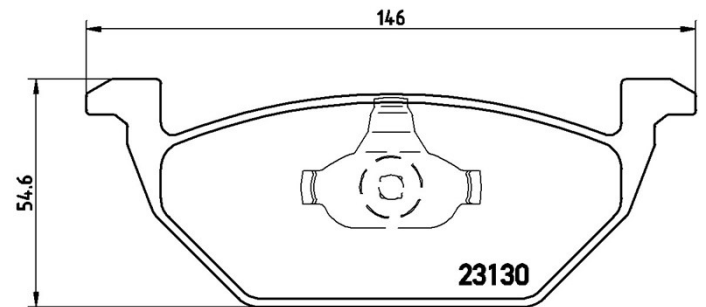

Pads P 85 041X

Pads technical data

Axle Front	WWA 23130, 23131
Width 146 mm	Thickness 19,7 mm
Height 54,6 mm	Braking system Teves
Features	Wear indicator Without
EANCode 8020584069257	

Compatible vehicles