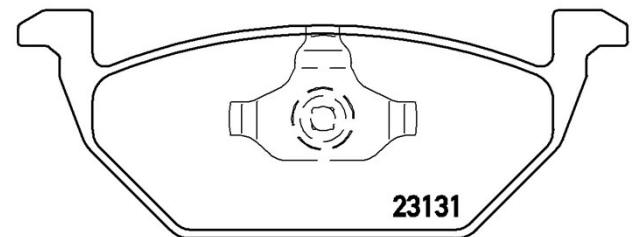

Pads P 85 041X

Pads technical data

Axle Front	WWA 23130, 23131
Width 146 mm	Thickness 19,7 mm
Height 54,6 mm	Braking system Teves
Features	Wear indicator Without
EANCode 8020584069257	

Compatible vehicles