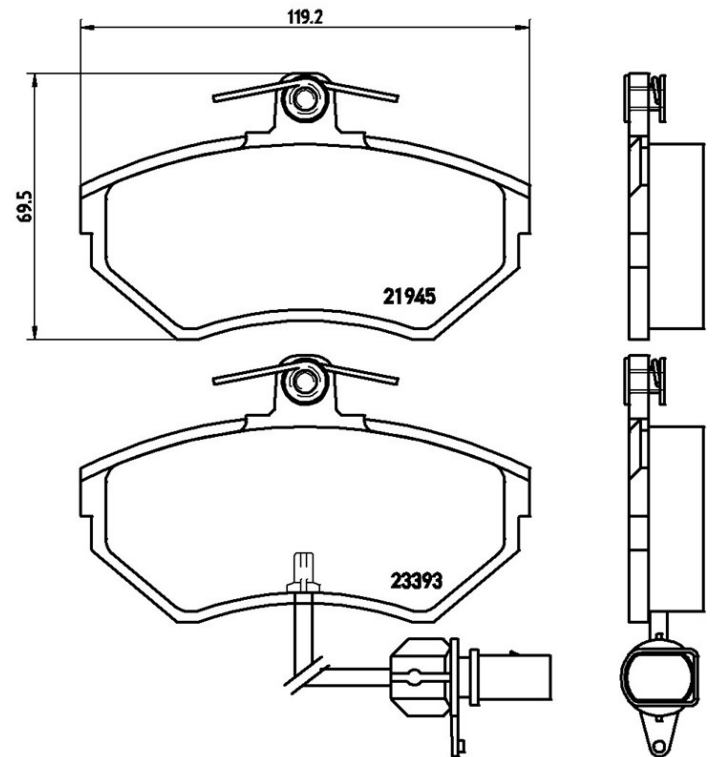

Pads P 85 044

 **brembo**
AFTERMARKET

Pads technical data

Axle
Front

WWA
21945, 23393

Width
119,2 mm

Thickness
19,6 mm

Height
69,5 mm

Braking system
Lucas

Features
With brake caliper screws

Wear indicator
Electric

EANCode
8020584058473

 **brembo**

Compatible vehicles

AUDI

Model	Type	Kw	Year
A4 (8D2, B5)	1.6	75	07/00 11/00
A4 (8D2, B5)	1.6	74	11/94 10/00
A4 (8D2, B5)	1.8	85	04/95 11/00
A4 (8D2, B5)	1.8	92	11/94 11/00
A4 (8D2, B5)	1.8 quattro	92	01/95 11/00
A4 (8D2, B5)	1.8 quattro	85	07/95 11/00