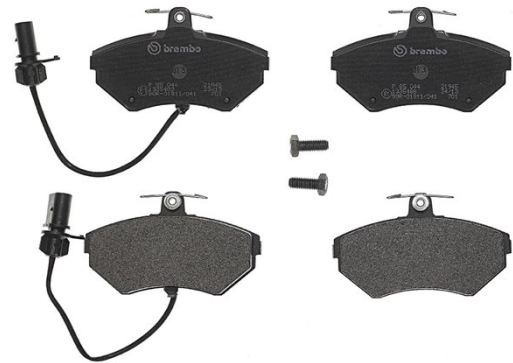

Pads P 85 044

 **brembo**
AFTERMARKET

Pads technical data

Axle
Front

WWA
21945, 23393

Width
119,2 mm

Thickness
19,6 mm

Height
69,5 mm

Braking system
Lucas

Features
With brake caliper screws

Wear indicator
Electric

EANCode
8020584058473

 **brembo**

Compatible vehicles

AUDI

Model	Type	Kw	Year
A4 (8D2, B5)	1.6	75	07/00 11/00
A4 (8D2, B5)	1.6	74	11/94 10/00
A4 (8D2, B5)	1.8	85	04/95 11/00
A4 (8D2, B5)	1.8	92	11/94 11/00
A4 (8D2, B5)	1.8 quattro	92	01/95 11/00
A4 (8D2, B5)	1.8 quattro	85	07/95 11/00