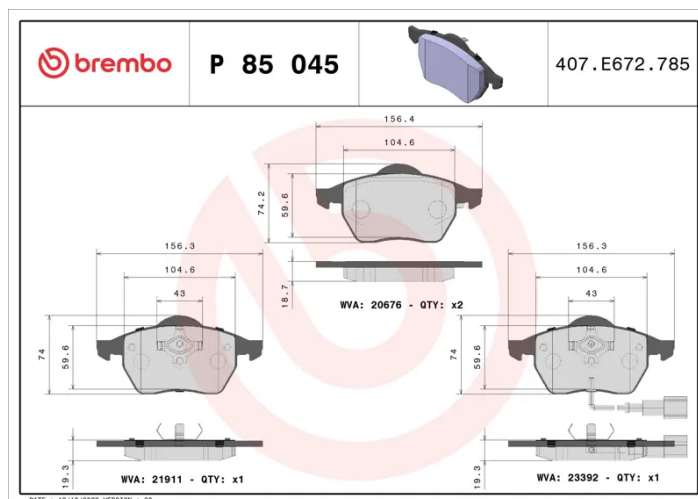

## P 85 045

The P 85 045 brake pad is synonymous with reliability

The Brembo brake pad guarantees ultimate safety when braking thanks to the use of more than 100 different compounds, designed according to the type of vehicle and use. Stopping distances reduced to a minimum, maximum driving comfort and silent operation are the most important features of Brembo materials. Brembo brake pads are supplied together with an extensive range of accessories and assembly kits for professional-standard installation.

### Technical specifications

EAN code <b>8020584058480</b>	Axle <b>Front</b>	Thickness <b>21 mm</b>
Width <b>157 mm</b>	Height <b>74 mm</b>	Braking system <b>Teves</b>
Wear indicator <b>Electric</b>	WVA number <b>20676,21911,23392</b>	Accessories <b>With accessories With anti-squeal shim With piston clip</b>