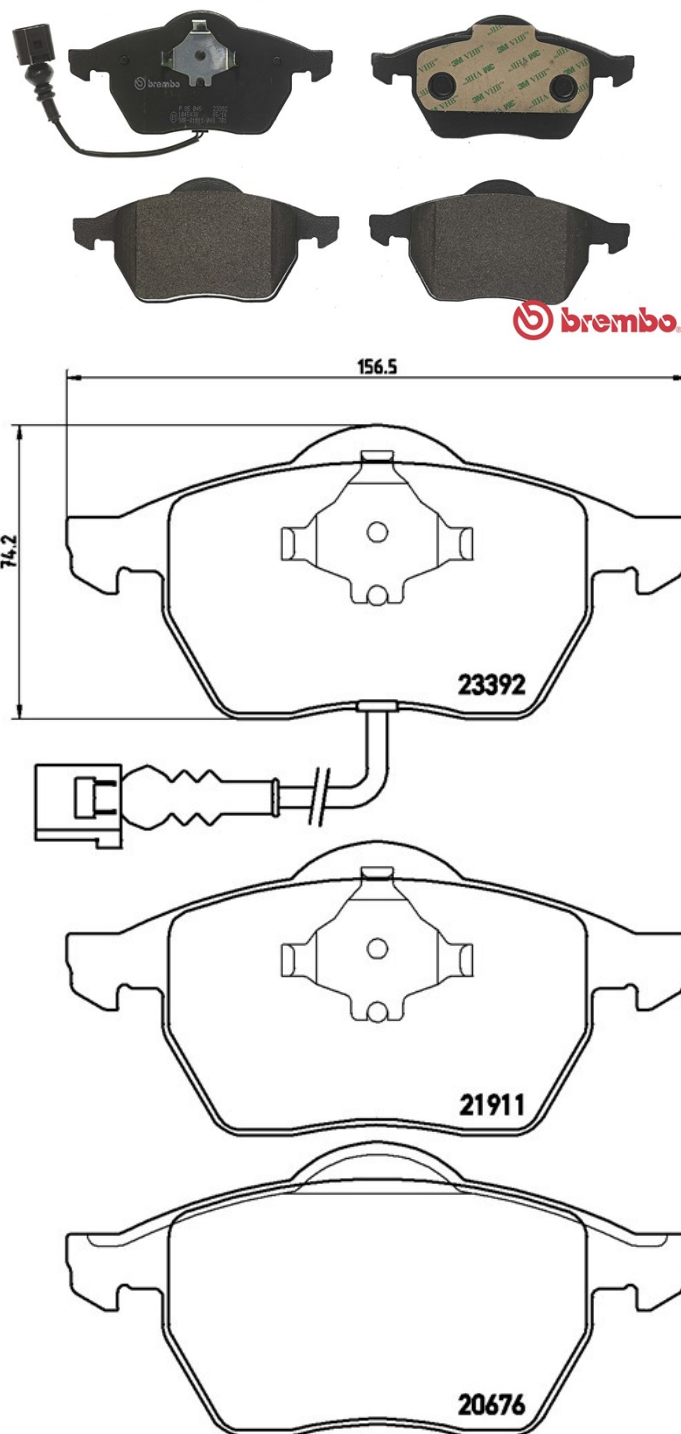

Pads P 85 045

 **brembo**
AFTERMARKET

Pads technical data

Axle
Front

WWA
20676, 21911, 23392

Width
156,5 mm

Thickness
20,6 mm

Height
74,2 mm

Braking system
Teves

Features
With piston dip

Wear indicator
Electric

EANCode
8020584058480

Compatible vehicles

AUDI

Model	Type	Kw	Year
A3 (8L1)	1.8 T	110	12/96 05/03
A3 (8L1)	1.8 T	132	12/98 05/03
A3 (8L1)	1.8 T quattro	132	10/98 05/03