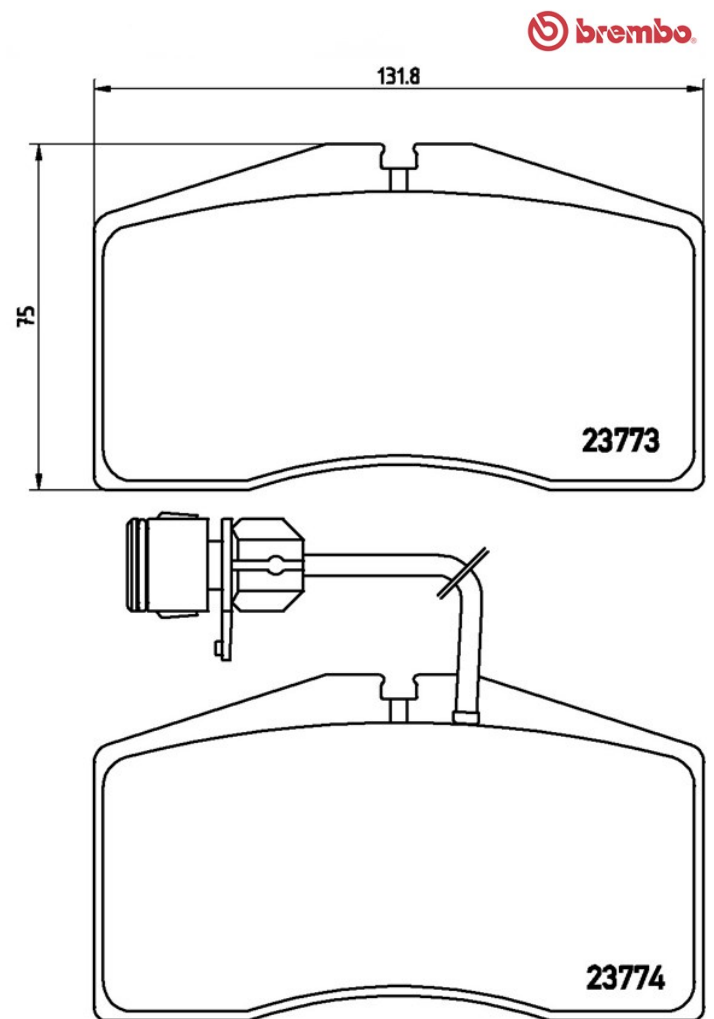

Pads P 85 053

Pads technical data

Axle Front	WWA 23773, 23774
Width 131,8 mm	Thickness 17,5 mm
Height 75 mm	Braking system Brembo
Features	Wear indicator Electric

EANCode
8020584058565

Compatible vehicles

AUDI

Model	Type	Kw	Year
A8 (4D2, 4D8)	2.5 TDI	110	01/97 04/00
A8 (4D2, 4D8)	2.5 TDI	132	09/00 09/02
A8 (4D2, 4D8)	2.5 TDI quattro	110	07/97 04/00