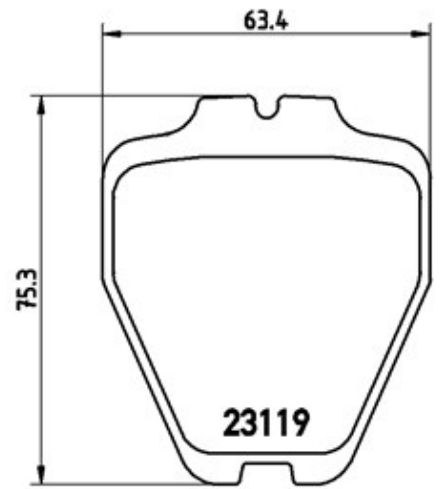

Compatible vehicles