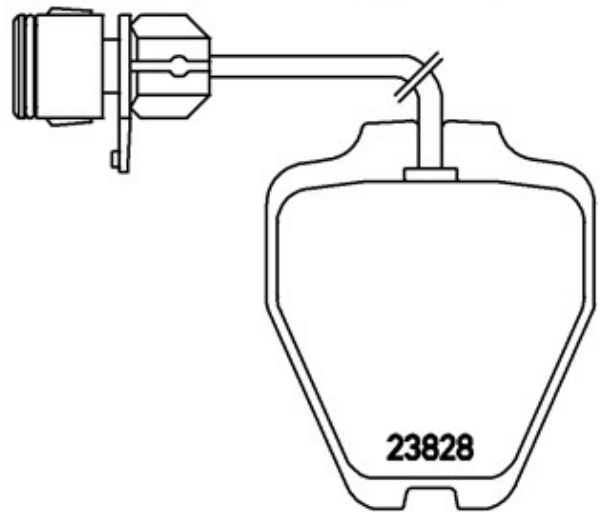

Compatible vehicles