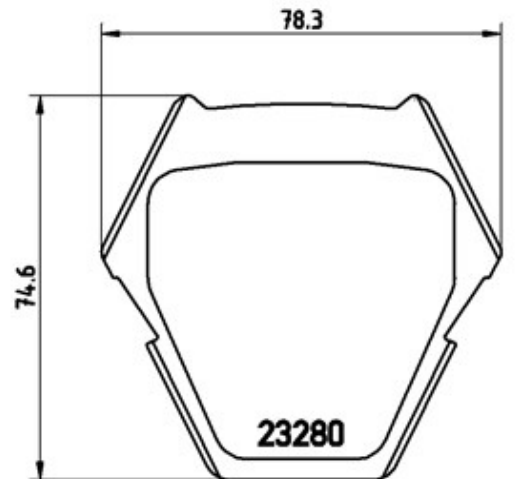

Compatible vehicles