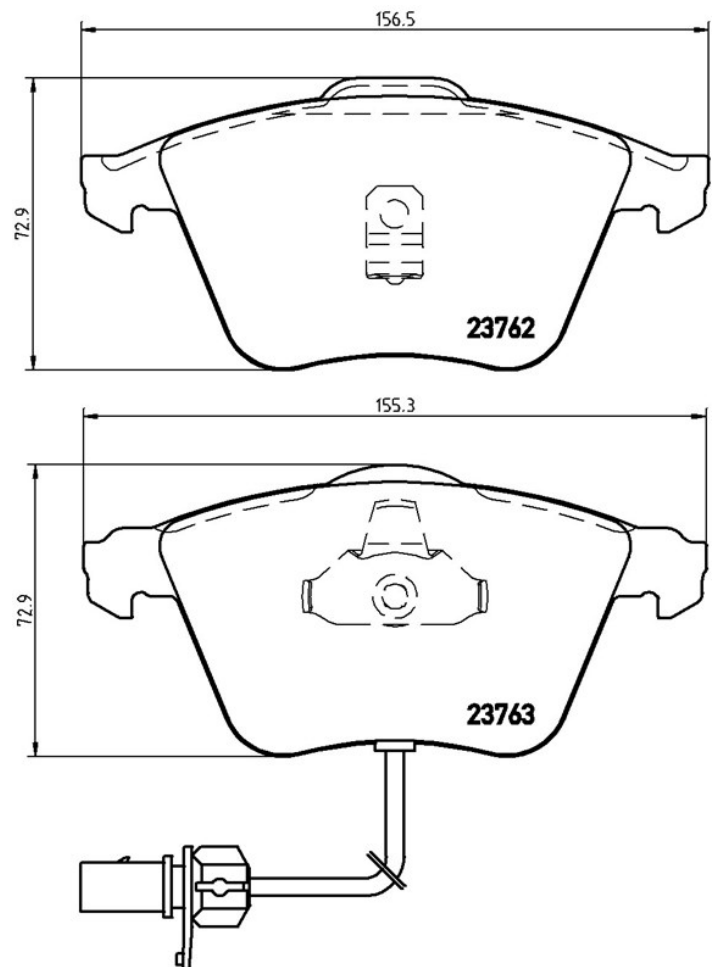

Pads P 85 056

Pads technical data

Axle
Front

WVA
23762, 23763

Width
155,3 - 156,5 mm

Thickness
20,4 mm

Height
72,9 mm

Braking system
Teves

Features

Wear indicator
Electric

EANCode
8020584058596

Compatible vehicles

AUDI

Model	Type	Kw	Year
A6 (4B2, C5)	2.5 TDI	132	02/00 01/05
A6 (4B2, C5)	2.5 TDI	120	07/02 01/05
A6 (4B2, C5)	2.5 TDI	110	07/97 01/05