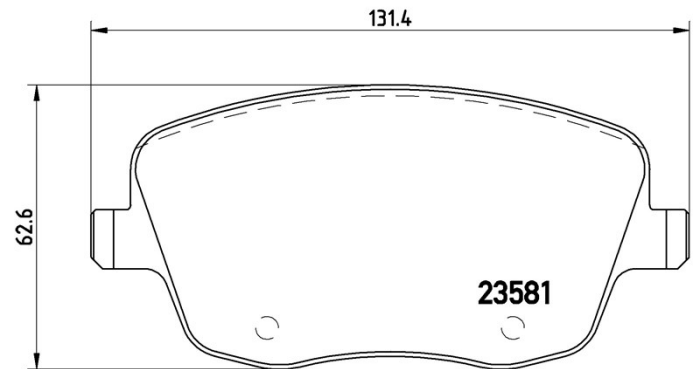

Pads technical data

Axle
Front

WWA
23581

Width
131,4 mm

Thickness
19 mm

Height
60 mm

Braking system
Lucas

Features
With accessories
With brake caliper screws

Wear indicator
Without

EANCode
8020584058602

Compatible vehicles

SEAT

Model	Type	Kw	Year
IBIZA III (6L1)	1.4 16V	74	02/02 11/09
IBIZA III (6L1)	1.4 16V	55	02/02 12/07
IBIZA III (6L1)	1.8 T FR	110	12/03 05/08
IBIZA III (6L1)	1.9 TDI	96	02/02 11/09
IBIZA III (6L1)	2.0	85	04/02 11/09
IBIZA IV (6J5, 6P1)	1.4 TSI	110	06/09 -
IBIZA IV (6J5, 6P1)	1.6 TDI	77	05/09 -
IBIZA IV (6J5, 6P1)	1.9 TDI	77	03/08 06/10
IBIZA IV (6J5, 6P1)	2.0	85	10/08 -
IBIZA IV (6J5, 6P1)	2.0 TDI	105	01/10 -
IBIZA IV SPORTCOUPE (6J1, 6P5)	1.4 TSI	110	06/09 -
IBIZA IV SPORTCOUPE (6J1, 6P5)	1.6 TDI	77	05/09 -