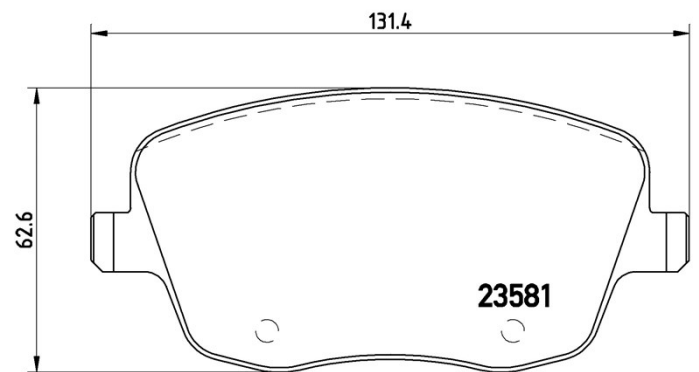

Pads P 85 057X

brembo
AFTERMARKET

Pads technical data

Axle
Front

WWA
23581

Width
131,4 mm

Thickness
19 mm

Height
60 mm

Braking system
Lucas

Features
With accessories
With brake caliper screws

Wear indicator
Without

EANCode
8020584069264

Compatible vehicles

SEAT

Model	Type	Kw	Year
IBIZA III (6L1)	1.4 16V	74	02/02 11/09
IBIZA III (6L1)	1.4 16V	55	02/02 12/07
IBIZA III (6L1)	1.8 T FR	110	12/03 05/08
IBIZA III (6L1)	1.9 TDI	96	02/02 11/09
IBIZA III (6L1)	2.0	85	04/02 11/09
IBIZA IV (6J5, 6P1)	1.4 TSI	110	06/09 -
IBIZA IV (6J5, 6P1)	1.6 TDI	77	05/09 -
IBIZA IV (6J5, 6P1)	1.9 TDI	77	03/08 06/10
IBIZA IV (6J5, 6P1)	2.0	85	10/08 -
IBIZA IV (6J5, 6P1)	2.0 TDI	105	01/10 -
IBIZA IV SPORTCOUPE (6J1, 6P5)	1.4 TSI	110	06/09 -
IBIZA IV SPORTCOUPE (6J1, 6P5)	1.6 TDI	77	05/09 -
IBIZA IV SPORTCOUPE (6J1, 6P5)	1.9 TDI	77	07/08 06/10