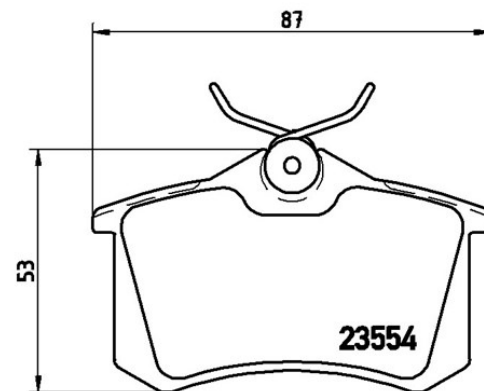

Pads P 85 058

Pads technical data

Axle
Rear

WVA
20961, 23554, 23965

Width
87 mm

Thickness
17,2 mm

Height
53 mm

Braking system
Lucas

Features
With brake caliper screws

Wear indicator
Electric

EANCode
8020584058619

Compatible vehicles

FORD				
Model	Type	Kw	Year	
GALAXY (WGR)	1.9 TDI	96	02/03 05/06	
GALAXY (WGR)	1.9 TDI	66	03/95 05/06	
GALAXY (WGR)	1.9 TDI	85	04/00 05/06	
GALAXY (WGR)	2.0 i	85	11/95 05/06	
GALAXY (WGR)	2.3 16V	107	01/97 05/06	