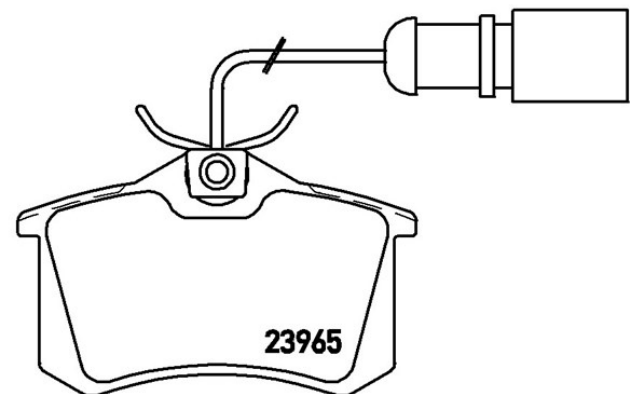

Pads P 85 058

Pads technical data

Axle
Rear

WVA
20961, 23554, 23965

Width
87 mm

Thickness
17,2 mm

Height
53 mm

Braking system
Lucas

Features
With brake caliper screws

Wear indicator
Electric

EANCode
8020584058619

Compatible vehicles

FORD				
Model	Type	Kw	Year	
GALAXY (WGR)	1.9 TDI	96	02/03 05/06	
GALAXY (WGR)	1.9 TDI	66	03/95 05/06	
GALAXY (WGR)	1.9 TDI	85	04/00 05/06	
GALAXY (WGR)	2.0 i	85	11/95 05/06	
GALAXY (WGR)	2.3 16V	107	01/97 05/06	

GALAXY (WGR) 2.3 16V 103 09/01 05/06

SEAT

Model	Type	Kw	Year
ALHAMBRA (7V8, 7V9)	1.8 T 20V	110	10/97 03/10
ALHAMBRA (7V8, 7V9)	1.9 TDI	66	04/96 03/10
ALHAMBRA (7V8, 7V9)	1.9 TDI	110	05/05 05/07
ALHAMBRA (7V8, 7V9)	1.9 TDI	85	06/00 03/10
ALHAMBRA (7V8, 7V9)	1.9 TDI	81	08/96 06/00
ALHAMBRA (7V8, 7V9)	1.9 TDI	96	11/02 11/08
ALHAMBRA (7V8, 7V9)	2.0 i	85	04/96 03/10
ALHAMBRA (7V8, 7V9)	2.0 TDI	103	11/05 03/10