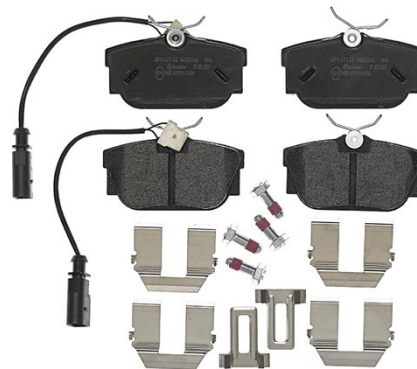

Pads P 85 059

Pads technical data

Axle

Rear

WVA

23224, 23446

Width

94,8 mm

Thickness

16,5 mm

Height

51 mm

Braking system

Lucas

Features

With accessories

With brake caliper screws

Wear indicator

Electric

EANCode

8020584058626

Compatible vehicles

FORD

Model	Type	Kw	Year
GALAXY (WGR)	1.9 TDI	96	02/03 05/06
GALAXY (WGR)	1.9 TDI	110	05/05 05/06
GALAXY (WGR)	2.8 V6	150	04/00 05/06