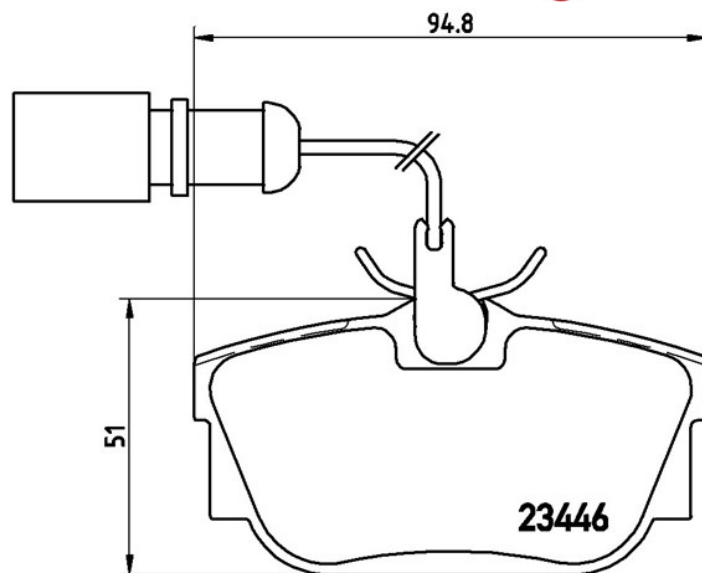

## Pads technical data

**Axle**

Rear

**WVA**

23224, 23446

**Width**

94,8 mm

**Thickness**

16,5 mm

**Height**

51 mm

**Braking system**

Lucas

**Features**

With accessories

With brake caliper screws

**Wear indicator**

Electric

**EANCode**

8020584058626