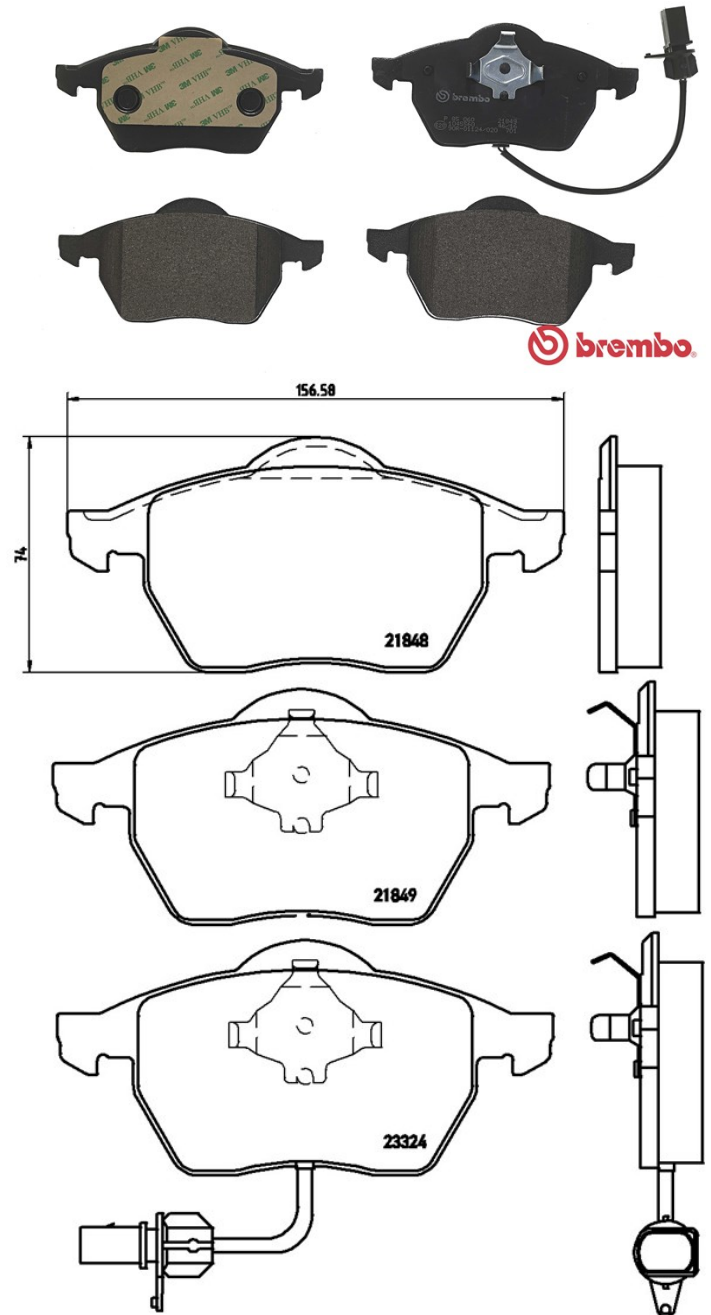

Pads P 85 060

 **brembo**
AFTERMARKET

Pads technical data

Axle
Front

WWA
21848, 21849, 23324

Width
156,6 mm

Thickness
20,6 mm

Height
74 mm

Braking system
Teves

Features

Wear indicator
Electric

EANCode
8020584058633

Compatible vehicles

FORD

Model	Type	Kw	Year
GALAXY (WGR)	1.9 TDI	66	03/95 05/06
GALAXY (WGR)	1.9 TDI	85	04/00 05/06
GALAXY (WGR)	2.0 i	85	11/95 05/06
GALAXY (WGR)	2.3 16V	107	01/97 05/06

SEAT

Model	Type	Kw	Year
ALHAMBRA (7V8, 7V9)	1.8 T 20V	110	10/97 03/10
ALHAMBRA (7V8, 7V9)	1.9 TDI	66	04/96 03/10
ALHAMBRA (7V8, 7V9)	1.9 TDI	85	06/00 03/10
ALHAMBRA (7V8, 7V9)	1.9 TDI	81	08/96 06/00
ALHAMBRA (7V8, 7V9)	2.0 i	85	04/96 03/10

VW

Model	Type	Kw	Year
SHARAN (7M8, 7M9, 7M6)	1.8 T 20V	110	09/97 03/10
SHARAN (7M8, 7M9, 7M6)	1.9 TDI	85	04/00 03/10
SHARAN (7M8, 7M9, 7M6)	1.9 TDI	110	06/05 03/10
SHARAN (7M8, 7M9, 7M6)	1.9 TDI	66	09/95 03/10
SHARAN (7M8, 7M9, 7M6)	1.9 TDI	96	11/02 03/10
SHARAN (7M8, 7M9, 7M6)	2.0	85	09/95 03/10