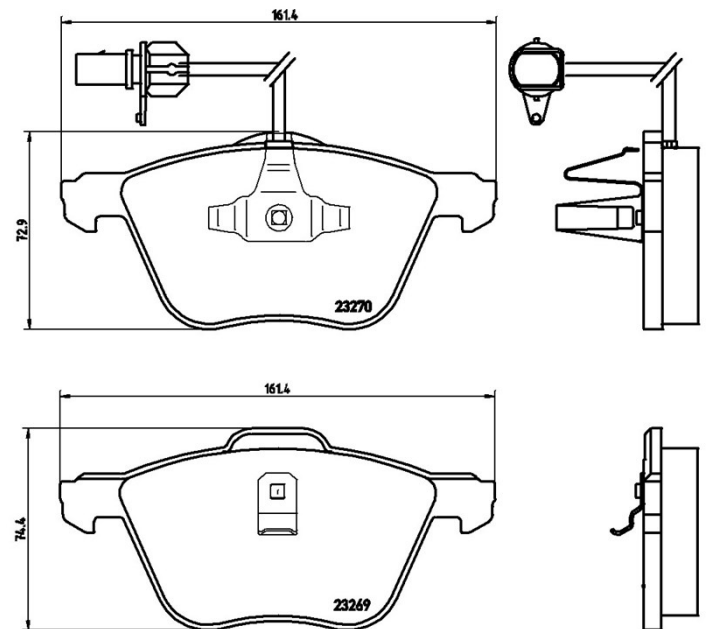

Pads technical data

Axle Front	WWA 23269, 23270
Width 161,3 mm	Thickness 20,1 mm
Height 72,9 - 74,4 mm	Braking system Teves
Features	Wear indicator Electric
EAncode 8020584058640	

Compatible vehicles

FORD

Model	Type	Kw	Year
GALAXY (WGR)	1.9 TDI	110	05/05 05/06
GALAXY (WGR)	2.8 V6	150	04/00 05/06

SEAT

Model	Type	Kw	Year
ALHAMBRA (7V8, 7V9)	1.8 T 20V	110	10/97 03/10
ALHAMBRA (7V8, 7V9)	1.9 TDI	110	05/05 05/07
ALHAMBRA (7V8, 7V9)	1.9 TDI	96	11/02 11/08
ALHAMBRA (7V8, 7V9)	1.9 TDI 4motion	85	06/00 03/10