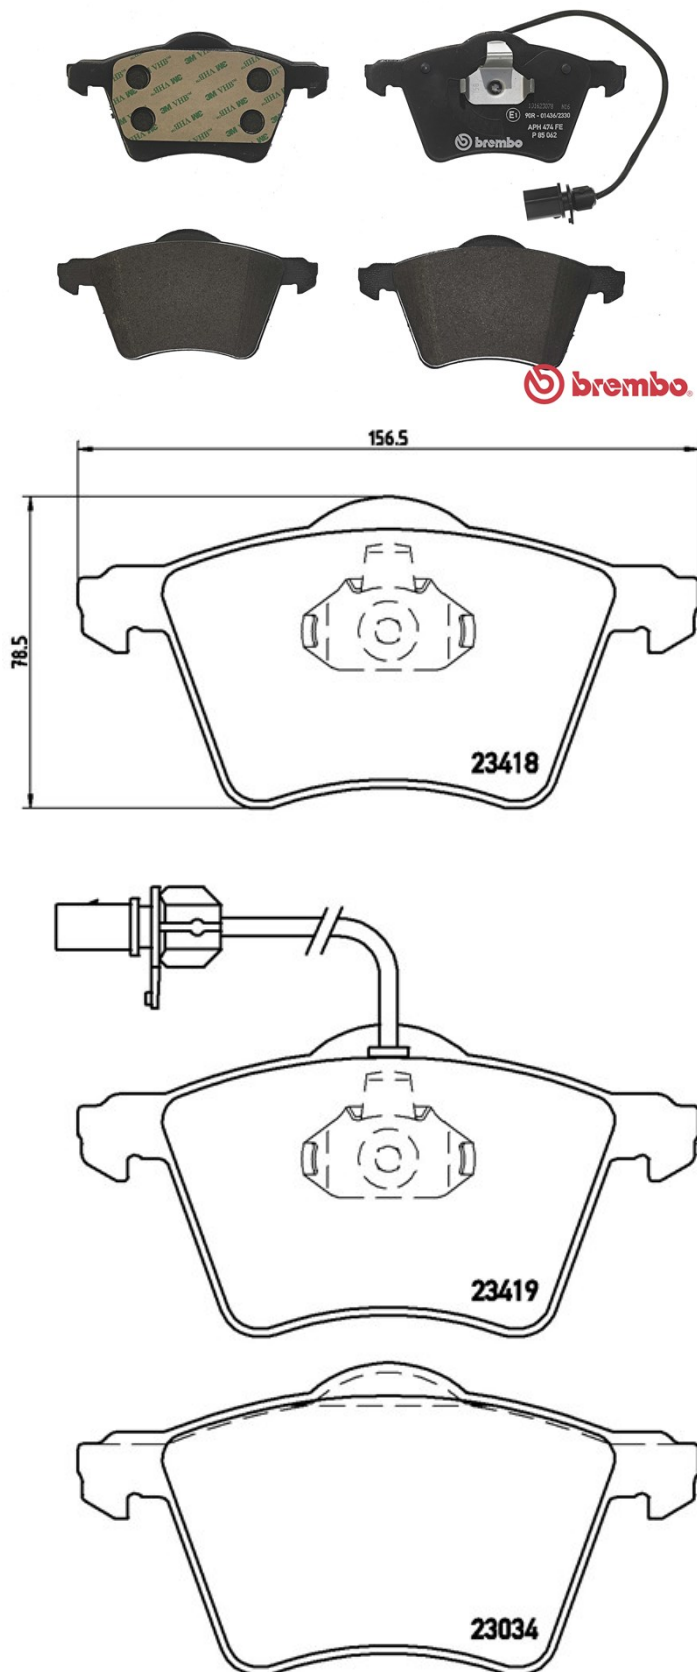

Pads P 85 062

 **brembo**
AFTERMARKET

Pads technical data

Axle
Front

WWA
23034, 23418, 23419

Width
156,5 mm

Thickness
19,6 mm

Height
78,5 mm

Braking system
Teves

Features

Wear indicator
Electric

EA NCode
8020584058657

Compatible vehicles

FORD			
Model	Type	Kw	Year

GALAXY (WGR)	1.9 TDI	96	02/03 05/06
GALAXY (WGR)	1.9 TDI	66	03/95 05/06
GALAXY (WGR)	1.9 TDI	85	04/00 05/06
GALAXY (WGR)	1.9 TDI	110	05/05 05/06
GALAXY (WGR)	2.0 i	85	11/95 05/06
GALAXY (WGR)	2.3 16V	107	01/97 05/06
GALAXY (WGR)	2.3 16V	103	09/01 05/06

SEAT

Model	Type	Kw	Year
ALHAMBRA (7V8, 7V9)	1.9 TDI	66	04/96 03/10
ALHAMBRA (7V8, 7V9)	1.9 TDI	110	05/05 05/07
ALHAMBRA (7V8, 7V9)	1.9 TDI	85	06/00 03/10
ALHAMBRA (7V8, 7V9)	1.9 TDI	81	08/96 06/00
ALHAMBRA (7V8, 7V9)	1.9 TDI	96	11/02 11/08
ALHAMBRA (7V8, 7V9)	2.0 i	85	04/96 03/10
ALHAMBRA (7V8, 7V9)	2.0 TDI	103	11/05 03/10

VW

Model	Type	Kw	Year
SHARAN (7M8, 7M9, 7M6)	1.9 TDI	85	04/00 03/10
SHARAN (7M8, 7M9, 7M6)	1.9 TDI	110	06/05 03/10
SHARAN (7M8, 7M9, 7M6)	1.9 TDI	66	09/95 03/10
SHARAN (7M8, 7M9, 7M6)	1.9 TDI	96	11/02 03/10
SHARAN (7M8, 7M9, 7M6)	2.0	85	09/95 03/10
SHARAN (7M8, 7M9, 7M6)	2.0 LPG	85	04/06 03/10
SHARAN (7M8, 7M9, 7M6)	2.0 TDI	100	11/05 03/10
SHARAN (7M8, 7M9, 7M6)	2.0 TDI	103	11/05 03/10
SHARAN (7M8, 7M9, 7M6)	2.8 V6 24V	150	04/00 03/10