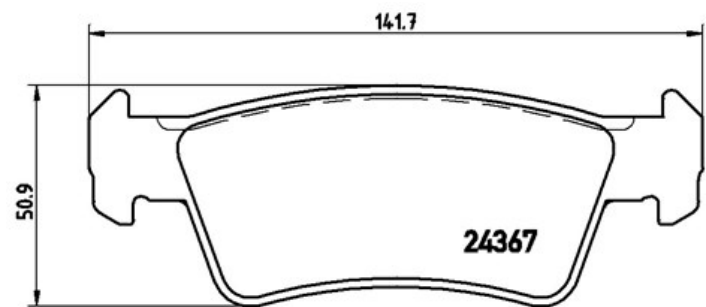

Pads P 85 068

Pads technical data

Axle

Rear

WVA

24367, 24368, 24556

Width

141,2 - 141,7 mm

Thickness

19,0 mm

Height

50,9 - 53,9 mm

Braking system

Teves

Features

Wear indicator

Electric

EANCode

8020584058718

Compatible vehicles

VW

Model	Type	Kw	Year
TOUAREG (7LA, 7L6, 7L7)	2.5 R5 TDI	128	01/03 05/10