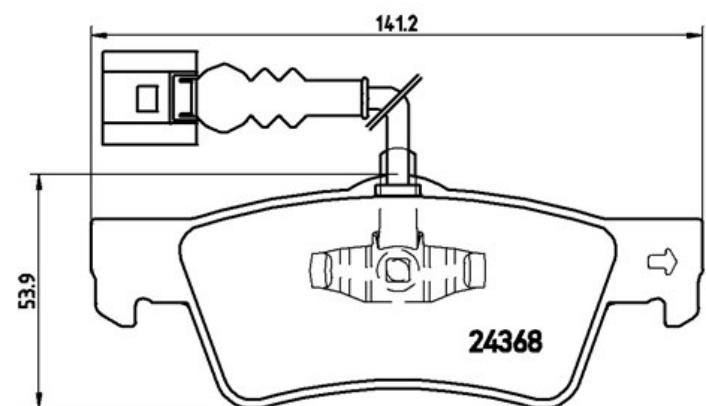

Pads P 85 068

Pads technical data

Axle

Rear

WVA

24367, 24368, 24556

Width

141,2 - 141,7 mm

Thickness

19,0 mm

Height

50,9 - 53,9 mm

Braking system

Teves

Features

Wear indicator

Electric

EANCode

8020584058718

Compatible vehicles

VW

Model	Type	Kw	Year
TOUAREG (7LA, 7L6, 7L7)	2.5 R5 TDI	128	01/03 05/10