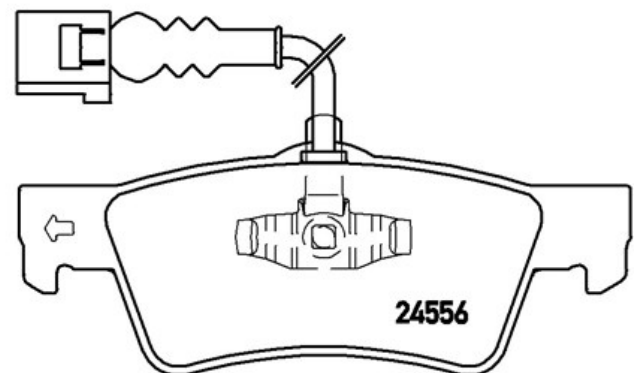

Pads P 85 068

Pads technical data

Axle

Rear

WVA

24367, 24368, 24556

Width

141,2 - 141,7 mm

Thickness

19,0 mm

Height

50,9 - 53,9 mm

Braking system

Teves

Features

Wear indicator

Electric

EANCode

8020584058718

Compatible vehicles

VW

Model	Type	Kw	Year
TOUAREG (7LA, 7L6, 7L7)	2.5 R5 TDI	128	01/03 05/10