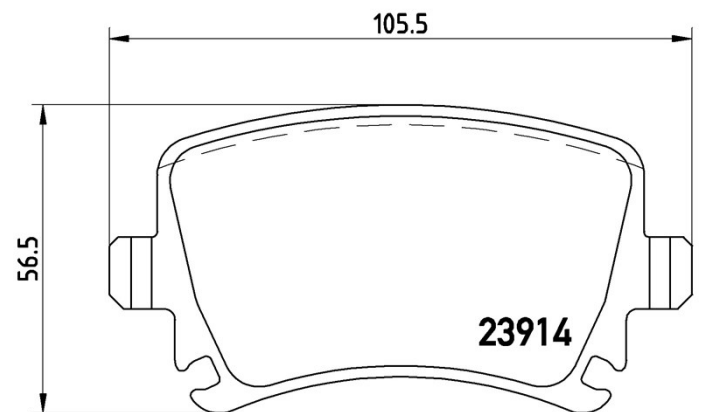

Pads technical data

Axle
Rear

WWA
23914

Width
105,5 mm

Thickness
17,2 mm

Height
56,5 mm

Braking system
Lucas

Features
With accessories
With brake caliper screws

Wear indicator
Prepared

EANCode
8020584058763

Compatible vehicles

AUDI				
Model	Type	Kw	Year	
A3 (8P1)	1.2 TSI	77	04/10 08/12	
A3 (8P1)	1.4 TFSI	92	09/07 08/12	
A3 (8P1)	1.6	75	05/03 08/12	
A3 (8P1)	1.6 E-Power	75	01/11 08/12	
A3 (8P1)	1.6 FSI	85	08/03 09/07	
A3 (8P1)	1.6 TDI	66	05/09 08/12	
A3 (8P1)	1.6 TDI	77	05/09 08/12	
A3 (8P1)	1.8 T	110	08/06 08/12	
A3 (8P1)	1.8 TFSI	118	11/06 08/12	
A3 (8P1)	1.8 TFSI quattro	118	07/08 08/12	
A3 (8P1)	1.9 TDI	77	05/03 05/10