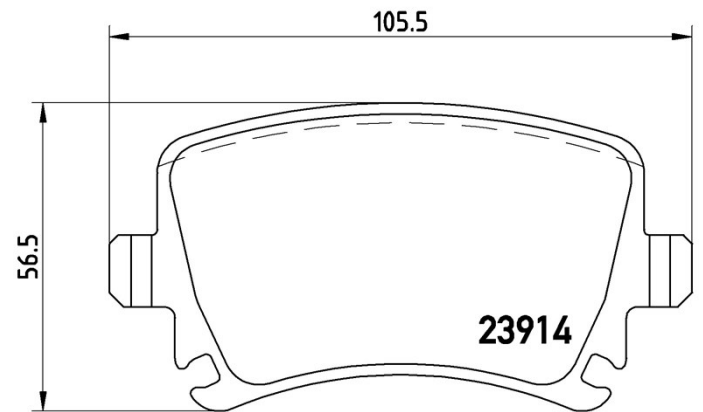

Pads P 85 073X

Pads technical data

Axle
Rear

WWA
23914

Width
105,5 mm

Thickness
17,2 mm

Height
56,5 mm

Braking system
Lucas

Features
With accessories
With brake caliper screws

Wear indicator
Prepared

EANCode
8020584069288

Compatible vehicles

AUDI

Model	Type	Kw	Year
A3 (8P1)	1.2 TSI	77	04/10 08/12
A3 (8P1)	1.4 TFSI	92	09/07 08/12
A3 (8P1)	1.6	75	05/03 08/12
A3 (8P1)	1.6 E-Power	75	01/11 08/12
A3 (8P1)	1.6 FSI	85	08/03 09/07
A3 (8P1)	1.6 TDI	66	05/09 08/12
A3 (8P1)	1.6 TDI	77	05/09 08/12
A3 (8P1)	1.8 T	110	08/06 08/12
A3 (8P1)	1.8 TFSI	118	11/06 08/12
A3 (8P1)	1.8 TFSI quattro	118	07/08 08/12
A3 (8P1)	1.9 TDI	77	05/03 05/10
A3 (8P1)	2.0 FSI	110	05/03 06/08