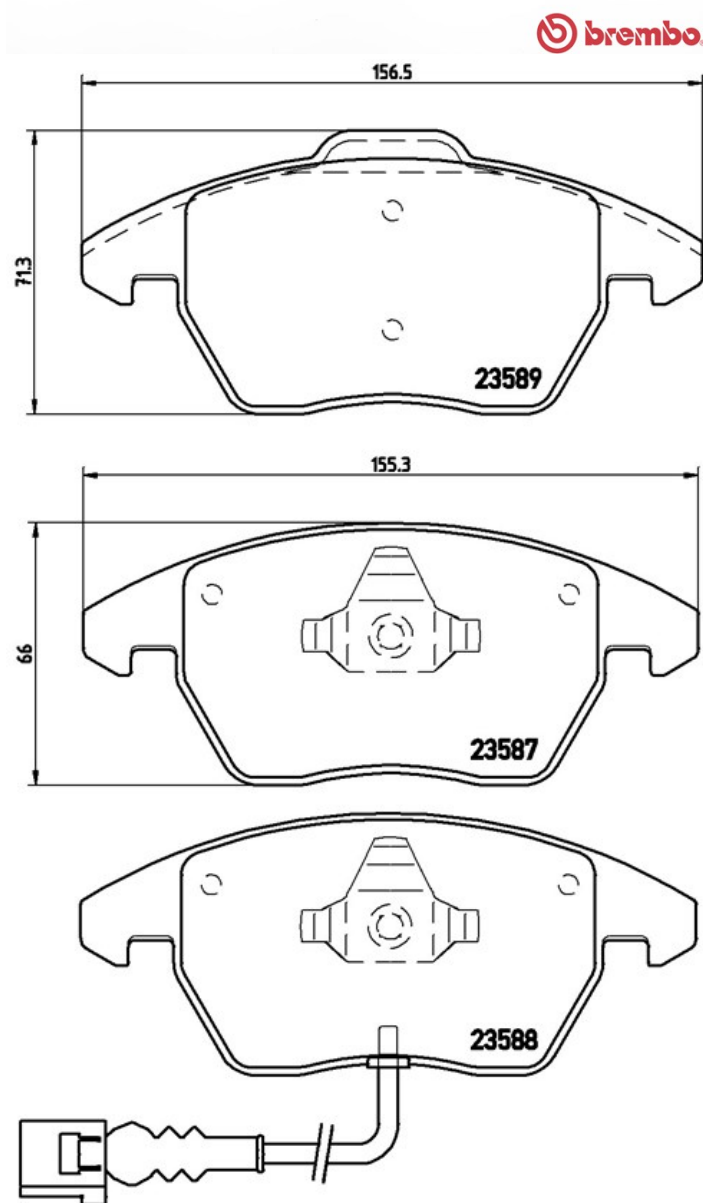

Pads P 85 075

brembo
AFTERMARKET

Pads technical data

Axle

Front

WVA

23587, 23588, 23589

Width

155,3 - 156,5 mm

Thickness

20,3 mm

Height

66 - 71,3 mm

Braking system

Teves

Features

Wear indicator

Electric

EA NCode

8020584058787

Compatible vehicles

AUDI

Model	Type	Kw	Year
A1 (8X1, 8XK)	1.0 TFSI	60	01/16 10/18