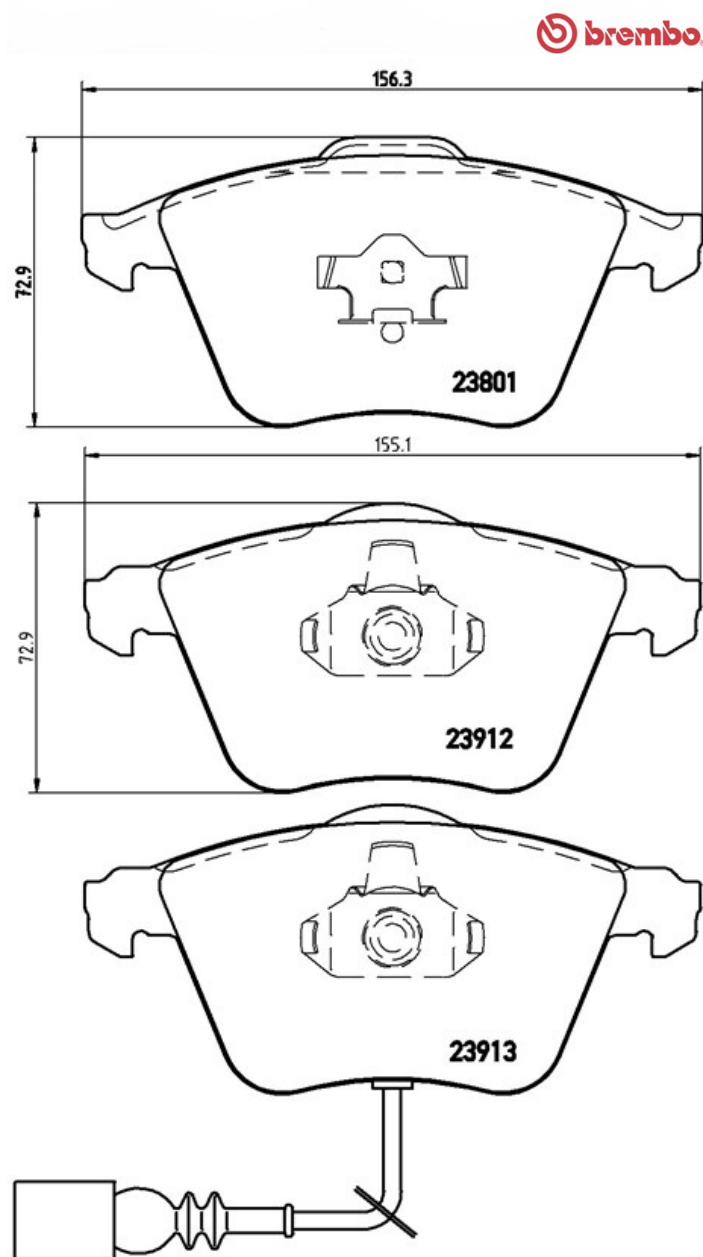

Pads P 85 079

 **brembo**
AFTERMARKET

Pads technical data

Axle
Front

WVA
23801, 23912, 23913

Width
155,1 - 156,3 mm

Thickness
20,3 mm

Height
72,9 mm

Braking system
Teves

Features
With piston clip

Wear indicator
Electric

EANCode
8020584058824

Compatible vehicles

AUDI

Model	Type	Kw	Year
-------	------	----	------

A3 (8P1)	1.4 TFSI	92	09/07 08/12
A3 (8P1)	1.8 TFSI	118	11/06 08/12
A3 (8P1)	2.0 TFSI	147	09/04 08/12
A3 (8P1)	2.0 TFSI quattro	147	09/04 08/12
A3 (8P1)	3.2 V6 quattro	184	07/03 05/09
A3 (8P1)	S3 quattro	188	02/07 08/12
A3 (8P1)	S3 quattro	195	11/06 08/12
A3 Sportback (8PA)	1.4 TFSI	92	09/07 03/13
A3 Sportback (8PA)	2.0 FSI	110	09/04 06/08
A3 Sportback (8PA)	2.0 TFSI	147	09/04 03/13
A3 Sportback (8PA)	2.0 TFSI quattro	147	09/04 03/13
A3 Sportback (8PA)	3.2 V6 quattro	184	09/04 05/09
A3 Sportback (8PA)	S3 quattro	195	06/08 03/13
A3 Sportback (8PA)	S3 quattro	188	07/08 03/13

SEAT

Model	Type	Kw	Year
LEON (1P1)	2.0 Cupra R	195	09/09 12/12
LEON (1P1)	2.0 TFSI	177	11/06 05/11

SKODA

Model	Type	Kw	Year
SUPERB II (3T4)	2.0 TSI	147	05/10 05/15
SUPERB II (3T4)	3.6 FSI 4x4	191	11/08 05/15
SUPERB II Estate (3T5)	2.0 TSI	147	05/10 05/15
SUPERB II Estate (3T5)	3.6 V6 4x4	191	10/09 05/15