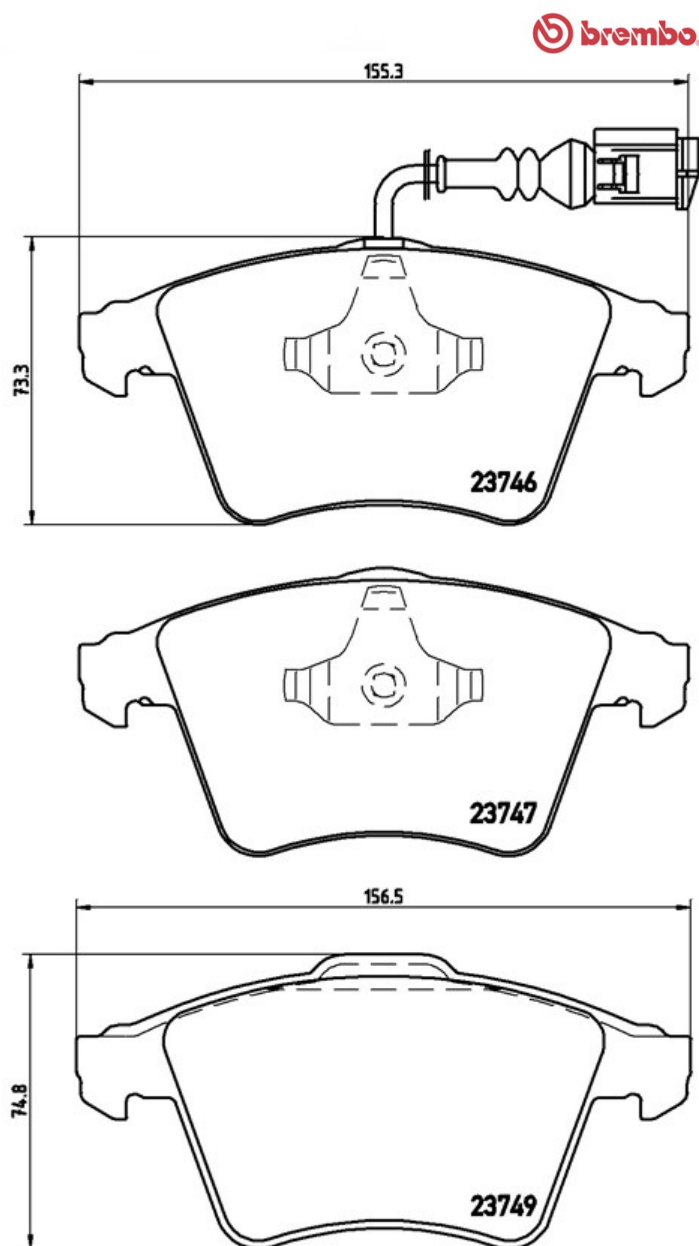

Pads P 85 082

Pads technical data

Axle

Front

WVA

23746, 23747, 23749

Width

155,3 - 156,5 mm

Thickness

18 mm

Height

73,3 - 74,8 mm

Braking system

Teves

Features

With piston clip

Wear indicator

Electric

EANCode

8020584058855

Compatible vehicles

VW

Model	Type	Kw	Year