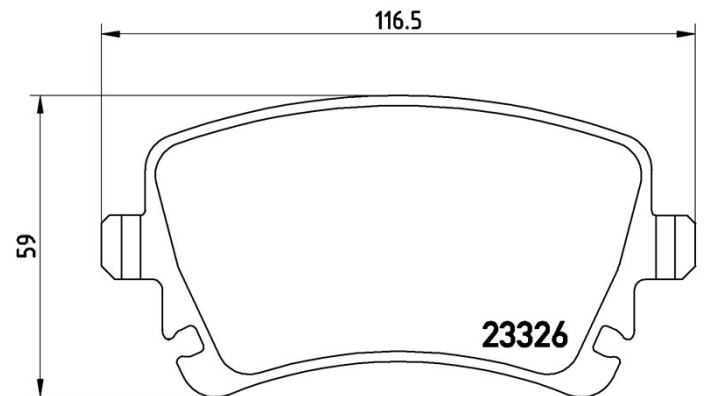

Pads technical data

Axle Rear	WWA 23326
Width 116,5 mm	Thickness 17,7 mm
Height 59 mm	Braking system Lucas
Features With accessories With brake caliper screws	Wear indicator Electric

EANCode
8020584058862