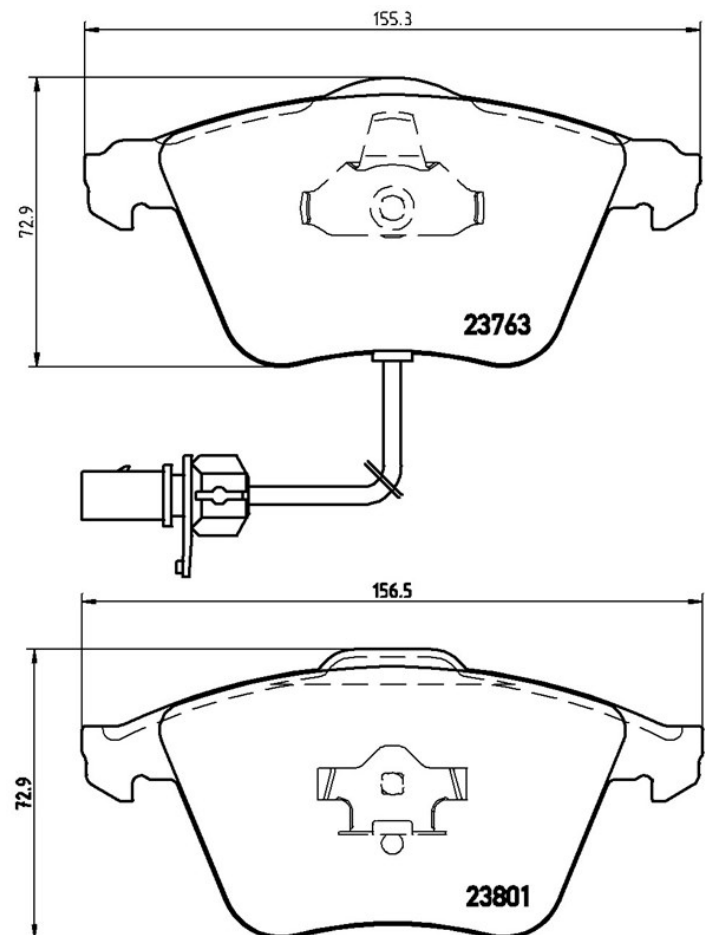

Pads P 85 084

Pads technical data

Axle Front	WVA 23763, 23801
Width 155,3 - 156,5 mm	Thickness 20,3 mm
Height 72,9 mm	Braking system Teves
Features	Wear indicator Electric
EANCode 8020584058879	

Compatible vehicles